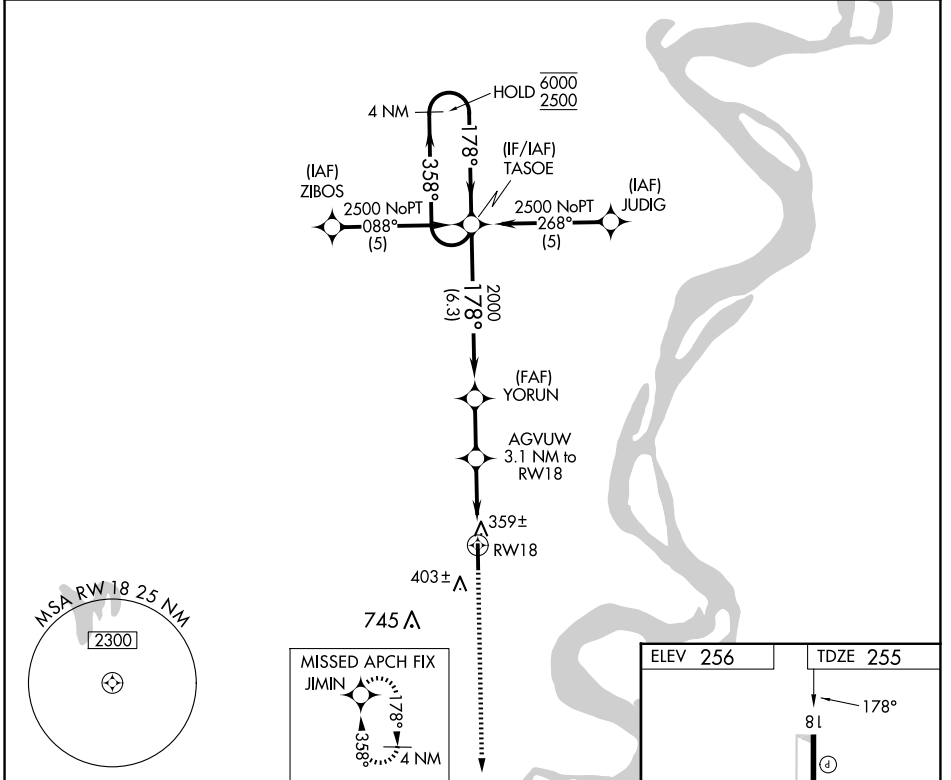

APP CRS	Rwy Ldg	5002
178°	TDZE	255
	Apt Elev	256

RNAV (GPS) RWY 18

BLYTHEVILLE MUNI (HKA)

RNP APCH-GPS.	MISSED APPROACH: Climb to 2500 direct JIMIN and hold.
---------------	---

ASOS 135.025	MEMPHIS CENTER 134.65 316.15	UNICOM 123.05 (CTAF) 0
------------------------	--	----------------------------------

SC-1, 14 MAY 2026 to 11 JUN 2026

SC-1, 14 MAY 2026 to 11 JUN 2026