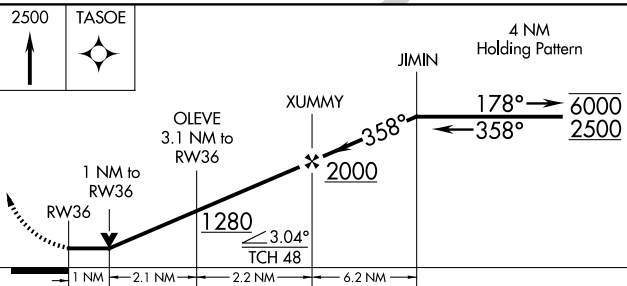

APP CRS Rwy Ldg **5002**
TDZE **256**
Apt Elev **256**

RNAV (GPS) RWY 36

BLYTHEVILLE MUNI (HKA)

RNP APCH-GPS.

▽ Rwy 36 helicopter visibility reduction below 3/4 SM NA.
▲

MISSED APPROACH: Climb to 2500 direct TASOE and hold.

ASOS
135.025

MEMPHIS CENTER
134.65 316.15

UNICOM
123.05 (CTAF) 0

CATEGORY	A	B	C	D
LNAV MDA	620-1	364 (400-1)	NA	
CIRCLING	760-1 504 (600-1)	780-1 524 (600-1)	NA	

SC-1, 14 MAY 2026 to 11 JUN 2026

SC-1, 14 MAY 2026 to 11 JUN 2026