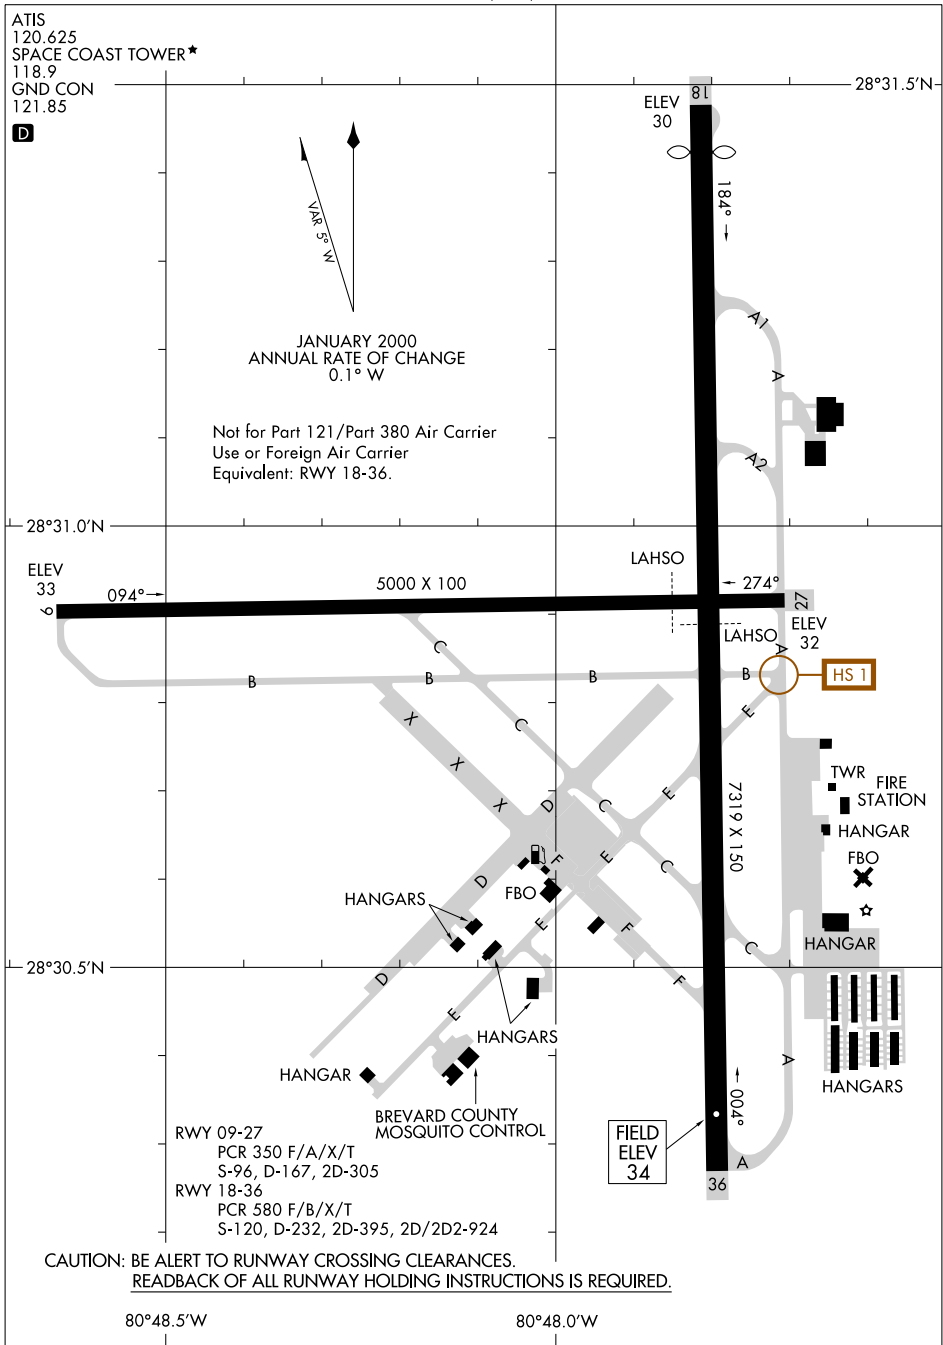

AIRPORT DIAGRAM

AL-5760 (FAA)

SPACE COAST RGNL (TIX)
TITUSVILLE, FLORIDA

ATIS
120.625
SPACE COAST TOWER*
118.9
GND CON
121.85

JANUARY 2000
ANNUAL RATE OF CHANGE
0.1° W

Not for Part 121/Part 380 Air Carrier
Use or Foreign Air Carrier
Equivalent: RWY 18-36.

SE-3, 14 MAY 2026 to 11 JUN 2026

SE-3, 14 MAY 2026 to 11 JUN 2026

AIRPORT DIAGRAM

TITUSVILLE, FLORIDA
SPACE COAST RGNL (TIX)