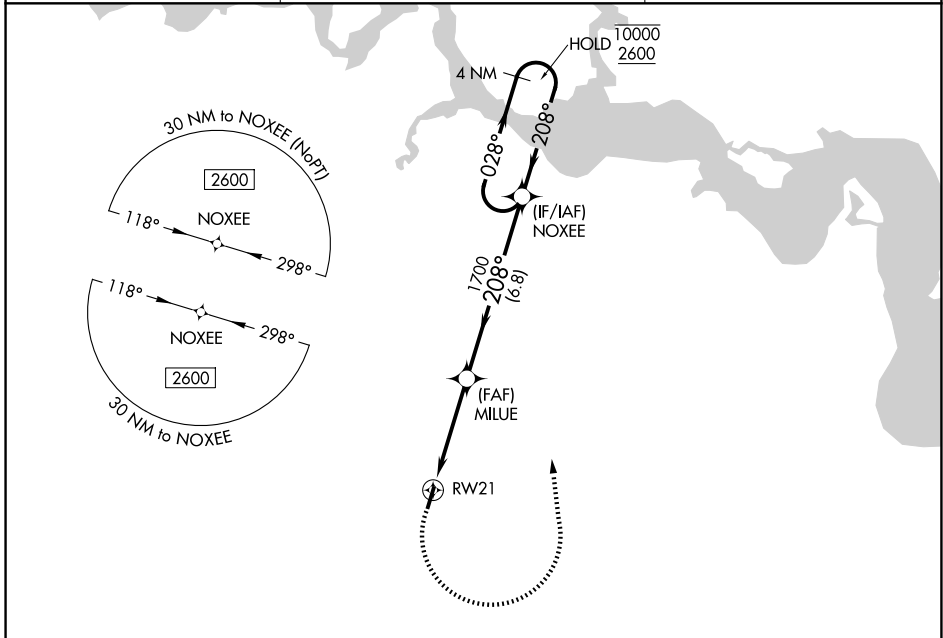

APP CRS 208°	Rwy Ldg TDZE Apt Elev	3866 110 111
------------------------	-----------------------------	---

RNAV (GPS) RWY 21

WAKEFIELD MUNI (AKQ)

RNP APCH - GPS.	MISSED APPROACH: Climbing left turn to 2600 direct NOXEE and hold.
-----------------	--

ASOS 128.325	NORFOLK APP CON 127.9 269.425	UNICOM 122.8 (CTAF)
------------------------	---	-------------------------------

NE-3, 14 MAY 2026 to 11 JUN 2026

NE-3, 14 MAY 2026 to 11 JUN 2026

2600	NOXEE	4 NM Holding Pattern			
		MILUE	NOXEE	10000	2600
RWY 21		1700	208°	208°	
		3.50° TCH 40			
		4.2 NM	6.8 NM		
CATEGORY	A	B	C	D	
RNAV MDA	1120-3		1010 (1100-3)		
CIRCLING	1120-3		1009 (1100-3)		