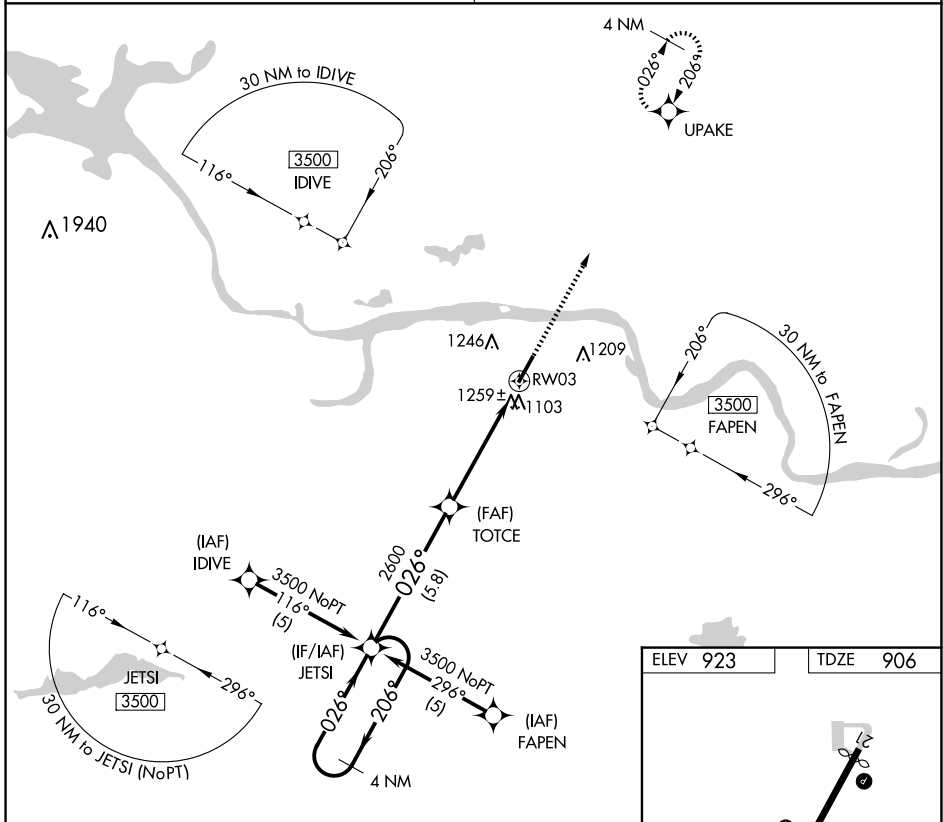

RNAV (GPS) RWY 3

PETIT JEAN PARK (MPJ)

APP CRS 026°	Rwy Idg 5414
	TDZE 906
	Apt Elev 923

▽ Use Russellville altimeter setting.
▲ NA Procedure NA at night.
 GPS or RNP-0.3 required. DME/DME RNP-0.3 NA.

MISSED APPROACH: Climb to 3500 via 026° course to UPAKE WP and hold.

MEMPHIS CENTER
128.475 377.15

CTAF
122.9

CATEGORY	A	B	C	D
LNVA MDA	1620-1	714 (800-1)	1620-2	NA
			714 (800-2)	
CIRCLING	1700-1	1720-1 ¼	1720-2 ¼	NA
	777 (800-1)	797 (800-1 ¼)	797 (800-2 ¼)	

SC-1, 14 MAY 2026 to 11 JUN 2026

SC-1, 14 MAY 2026 to 11 JUN 2026