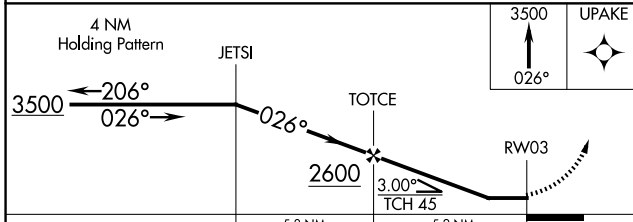

RNAV (GPS) RWY 3

PETIT JEAN PARK (MPJ)

APP CRS 026°	Rwy Idg 5414
	TDZE 906
	Apt Elev 923

▽ Use Russellville altimeter setting.
▲ NA Procedure NA at night.
GPS or RNP-0.3 required. DME/DME RNP-0.3 NA.

MISSED APPROACH: Climb to 3500 via 026° course to UPAKE WP and hold.

MEMPHIS CENTER
128.475 377.15

CTAF
122.9

CATEGORY	A	B	C	D
LNVA MDA	1620-1	714 (800-1)	1620-2	NA
			714 (800-2)	
CIRCLING	1700-1	1720-1 ¼	1720-2 ¼	NA
	777 (800-1)	797 (800-1 ¼)	797 (800-2 ¼)	

SC-1, 14 MAY 2026 to 11 JUN 2026

SC-1, 14 MAY 2026 to 11 JUN 2026