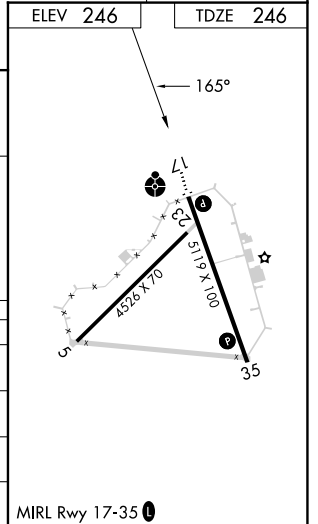

WAAS CH 90418 W17A	APP CRS 165°	Rwy Ldg TDZE Apt Elev	5119 246 246
--	------------------------	-----------------------------	---

RNAV (GPS) RWY 17

BARNWELL RGNL (BNL)

RNP APCH.	ODALS	MISSED APPROACH: Climb to 2100 direct CULPA and hold.
<p>⚠ Circling Rwy 5, 23 NA at night. Inop table does not apply to LPV, LNAV/VNAV all Cats, and LNAV Cat C. For uncompensated Baro-VNAV systems, LNAV/VNAV NA below -15°C or above 54°C.</p>		

AWOS-3PT 119.775	JACKSONVILLE CENTER 132.925 363.2	GCO 121.725	UNICOM 122.8 (CTAF) 1
----------------------------	---	-----------------------	--

SE-2, 14 MAY 2026 to 11 JUN 2026

SE-2, 14 MAY 2026 to 11 JUN 2026

CATEGORY	A	B	C	D
LPV DA		496-3/4	250 (300-3/4)	
LNAV/VNAV DA		604-1 1/4	358 (400-1 1/4)	
LNAV MDA	700-3/4	454 (500-3/4)	700-1 1/4 454 (500-1 1/4)	700-1 1/2 454 (500-1 1/2)
CIRCLING	700-1	454 (500-1)	900-1 1/4 654 (700-1 1/4)	900-2 654 (700-2)