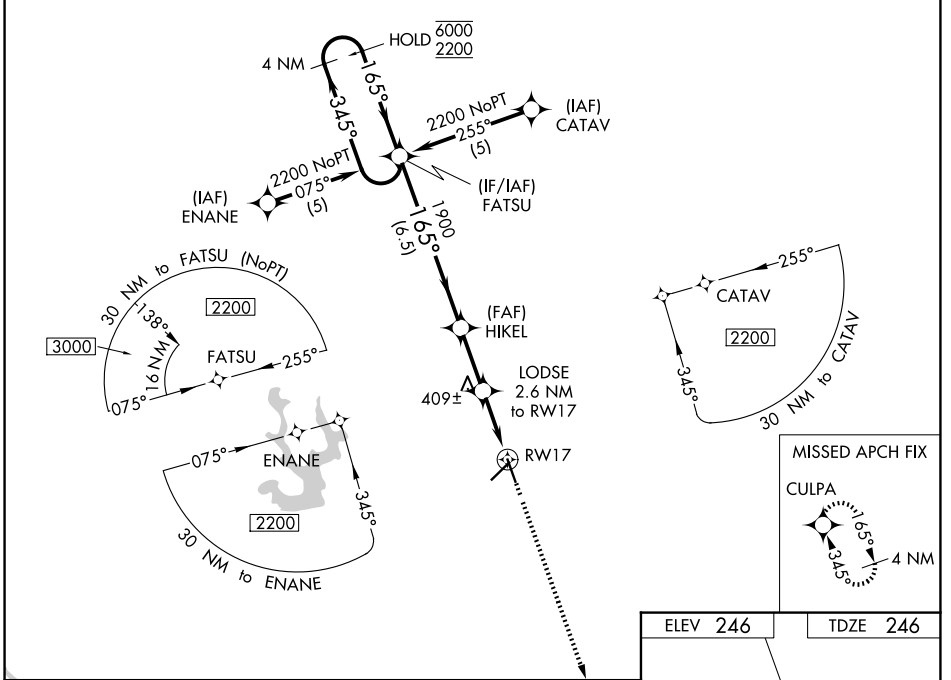

WAAS CH 90418 W17A	APP CRS 165°	Rwy Ldg TDZE Apt Elev	5119 246 246
--	------------------------	-----------------------------	---

RNAV (GPS) RWY 17

BARNWELL RGNL (BNL)

RNP APCH.	ODALS	MISSED APPROACH: Climb to 2100 direct CULPA and hold.
<p>⚠ Circling Rwy 5, 23 NA at night. Inop table does not apply to LPV, LNAV/VNAV all Cats, and LNAV Cat C. For uncompensated Baro-VNAV systems, LNAV/VNAV NA below -15°C or above 54°C.</p>		

AWOS-3PT 119.775	JACKSONVILLE CENTER 132.925 363.2	GCO 121.725	UNICOM 122.8 (CTAF) 1
----------------------------	---	-----------------------	--

SE-2, 14 MAY 2026 to 11 JUN 2026

SE-2, 14 MAY 2026 to 11 JUN 2026

CATEGORY	A	B	C	D
LPV DA		496-3/4	250 (300-3/4)	
LNAV/VNAV DA		604-1 1/4	358 (400-1 1/4)	
LNAV MDA	700-3/4	454 (500-3/4)	700-1 1/4 454 (500-1 1/4)	700-1 1/2 454 (500-1 1/2)
CIRCLING	700-1	454 (500-1)	900-1 1/4 654 (700-1 1/4)	900-2 654 (700-2)