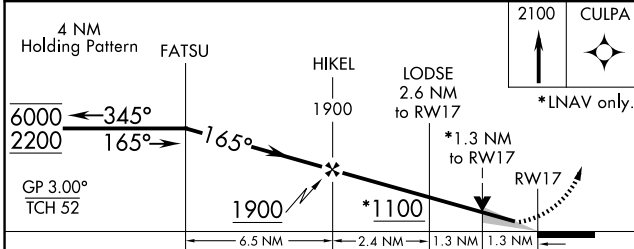

WAAS CH 90418 W17A	APP CRS 165°	Rwy Ldg TDZE Apt Elev	5119 246 246
--	------------------------	-----------------------------	---

RNAV (GPS) RWY 17

BARNWELL RGNL (BNL)

RNP APCH.	ODALS	MISSED APPROACH: Climb to 2100 direct CULPA and hold.
<p>⚠ Circling Rwy 5, 23 NA at night. Inop table does not apply to LPV, LNAV/VNAV all Cats, and LNAV Cat C. For uncompensated Baro-VNAV systems, LNAV/VNAV NA below -15°C or above 54°C.</p>		

AWOS-3PT 119.775	JACKSONVILLE CENTER 132.925 363.2	GCO 121.725	UNICOM 122.8 (CTAF) 1
----------------------------	---	-----------------------	--

SE-2, 14 MAY 2026 to 11 JUN 2026

SE-2, 14 MAY 2026 to 11 JUN 2026

CATEGORY	A	B	C	D
LPV DA		496-3/4	250 (300-3/4)	
LNAV/VNAV DA		604-1 1/4	358 (400-1 1/4)	
LNAV MDA	700-3/4	454 (500-3/4)	700-1 1/4 454 (500-1 1/4)	700-1 1/2 454 (500-1 1/2)
CIRCLING	700-1	454 (500-1)	900-1 1/4 654 (700-1 1/4)	900-2 654 (700-2)