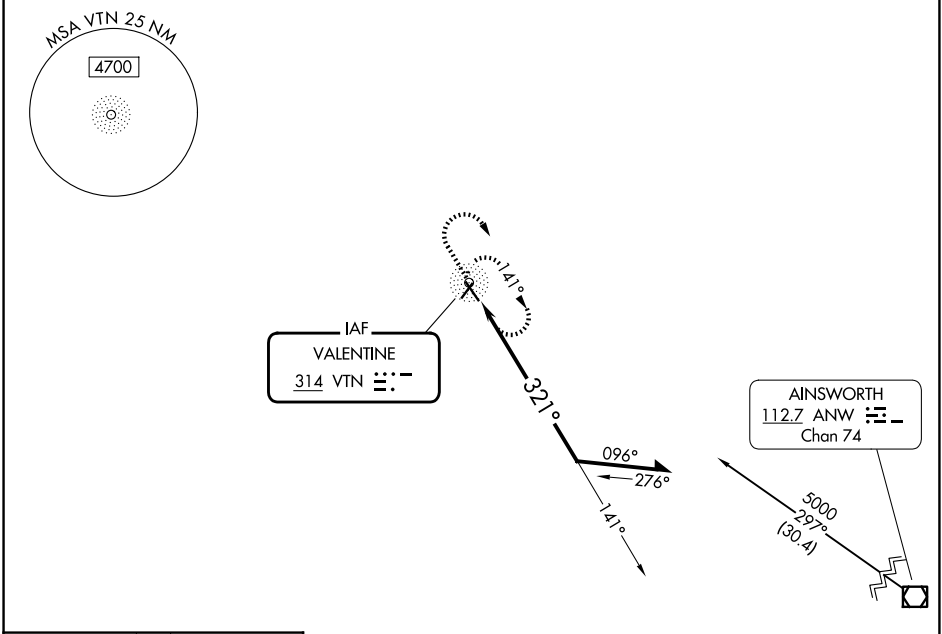

NDB VTN 314	APP CRS 321°	Rwy Ldg TDZE Apt Elev	4705 2589 2595
-----------------------	------------------------	-----------------------------	---

NDB RWY 32

MILLER FLD (VTN)

MISSED APPROACH: Climb to 4000 then climbing right turn to 5000 direct VTN NDB and hold.

ASOS 118.075	DENVER CENTER 127.95 338.2	UNICOM 122.8 (CTAF)
------------------------	--------------------------------------	-------------------------------

ELEV 2595 TDZE 2589

CATEGORY	A	B	C	D
S-32	3400-1 811 (900-1)	3400-1¼ 811 (900-1¼)		NA
CIRCLING	3400-1 805 (900-1)	3560-1½ 965 (1000-1½)		NA

REIL Rwy 32
MIRL Rwy 3-21 and 14-32

NC-2, 14 MAY 2026 to 11 JUN 2026

NC-2, 14 MAY 2026 to 11 JUN 2026