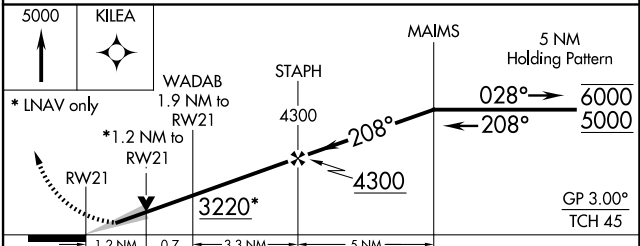

WAAS CH 97437 W21A	APP CRS 208°	Rwy Ldg TDZE Apt Elev	3402 2595 2595
--	------------------------	-----------------------------	---

RNAV (GPS) RWY 21

MILLER FLD (VTN)

RNP APCH.		MISSED APPROACH: Climb to 5000 direct KILEA and hold.
<p>⚠ For uncompensated Baro-VNAV systems, LNAV/VNAV NA below -24°C or above 54°C.</p>		

ASOS 118.075	DENVER CENTER 127.95 338.2	UNICOM 122.8 (CTAF) 0
------------------------	--------------------------------------	---------------------------------

ELEV 2595	TDZE 2595
-----------	-----------