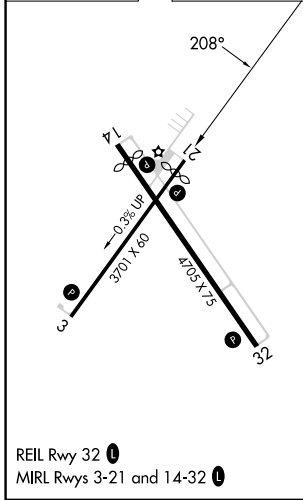

WAAS CH 97437 W21A	APP CRS 208°	Rwy Ldg TDZE Apt Elev	3402 2595 2595
--	------------------------	-----------------------------	---

RNAV (GPS) RWY 21

MILLER FLD (VTN)

RNP APCH.		MISSED APPROACH: Climb to 5000 direct KILEA and hold.
<p>⚠ For uncompensated Baro-VNAV systems, LNAV/VNAV NA below -24°C or above 54°C.</p>		

ASOS 118.075	DENVER CENTER 127.95 338.2	UNICOM 122.8 (CTAF) 0
------------------------	--------------------------------------	---------------------------------

ELEV 2595	TDZE 2595
-----------	-----------