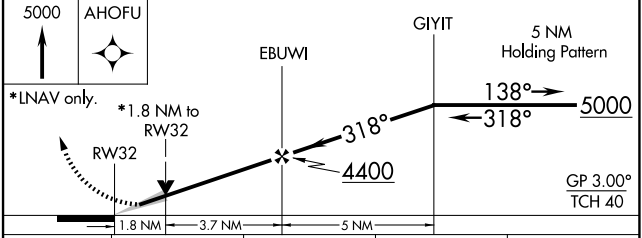

NC-2, 14 MAY 2026 to 11 JUN 2026

NC-2, 14 MAY 2026 to 11 JUN 2026

ELEV 2595	TDZE 2589