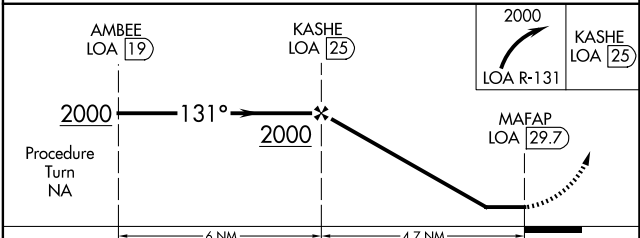

⚠ MISSED APPROACH: Climbing right turn to 2000 via LOA VORTAC R-131 to KASHE/25 DME and hold.

ASOS 119.425	HOUSTON CENTER 134.8 269.6	UNICOM 122.8 (CTAF) 0
------------------------	--------------------------------------	---------------------------------

REIL Rwys 18 and 36 0	MIRL Rwy 18-36 0			
CATEGORY	A	B	C	D
CIRCLING	1000-1 637 (700-1)	1000-1¼ 637 (700-1¼)	1120-2¼ 757 (800-2¼)	NA

SC-5, 14 MAY 2026 to 11 JUN 2026

SC-5, 14 MAY 2026 to 11 JUN 2026