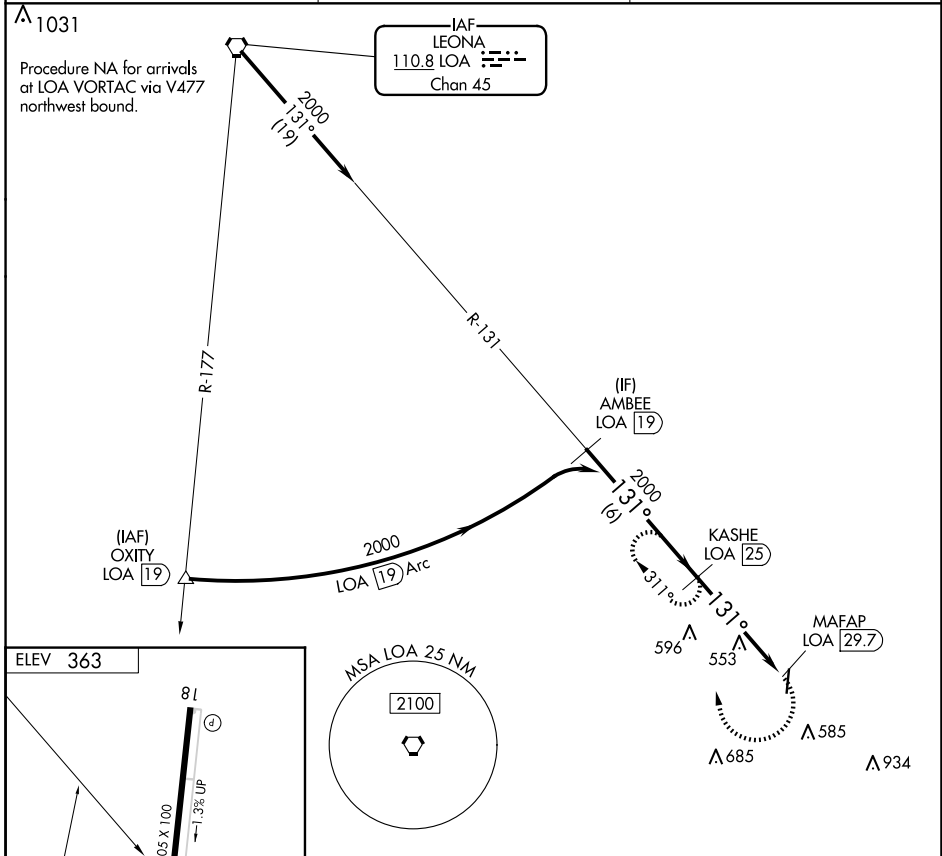

VOR LOA 110.8 Chan 45	APP CRS 131°	Rwy Idg TDZE Apt Elev NA NA 363
------------------------------------	------------------------	---

VOR/DME-A
HUNTSVILLE MUNI (UTS)

⚠ When local altimeter setting not received, use Conroe/North Houston Rgnl altimeter setting and increase MDA 80 feet, increase Circling Cat C visibility 1/4 mile.

⚠ MISSED APPROACH: Climbing right turn to 2000 via LOA VORTAC R-131 to KASHE/25 DME and hold.

ASOS 119.425	HOUSTON CENTER 134.8 269.6	UNICOM 122.8 (CTAF) 0
------------------------	--------------------------------------	---------------------------------

REIL Rwys 18 and 36 0	MIRL Rwy 18-36 0			
CATEGORY	A	B	C	D
CIRCLING	1000-1 637 (700-1)	1000-1¼ 637 (700-1¼)	1120-2¼ 757 (800-2¼)	NA

SC-5, 14 MAY 2026 to 11 JUN 2026

SC-5, 14 MAY 2026 to 11 JUN 2026