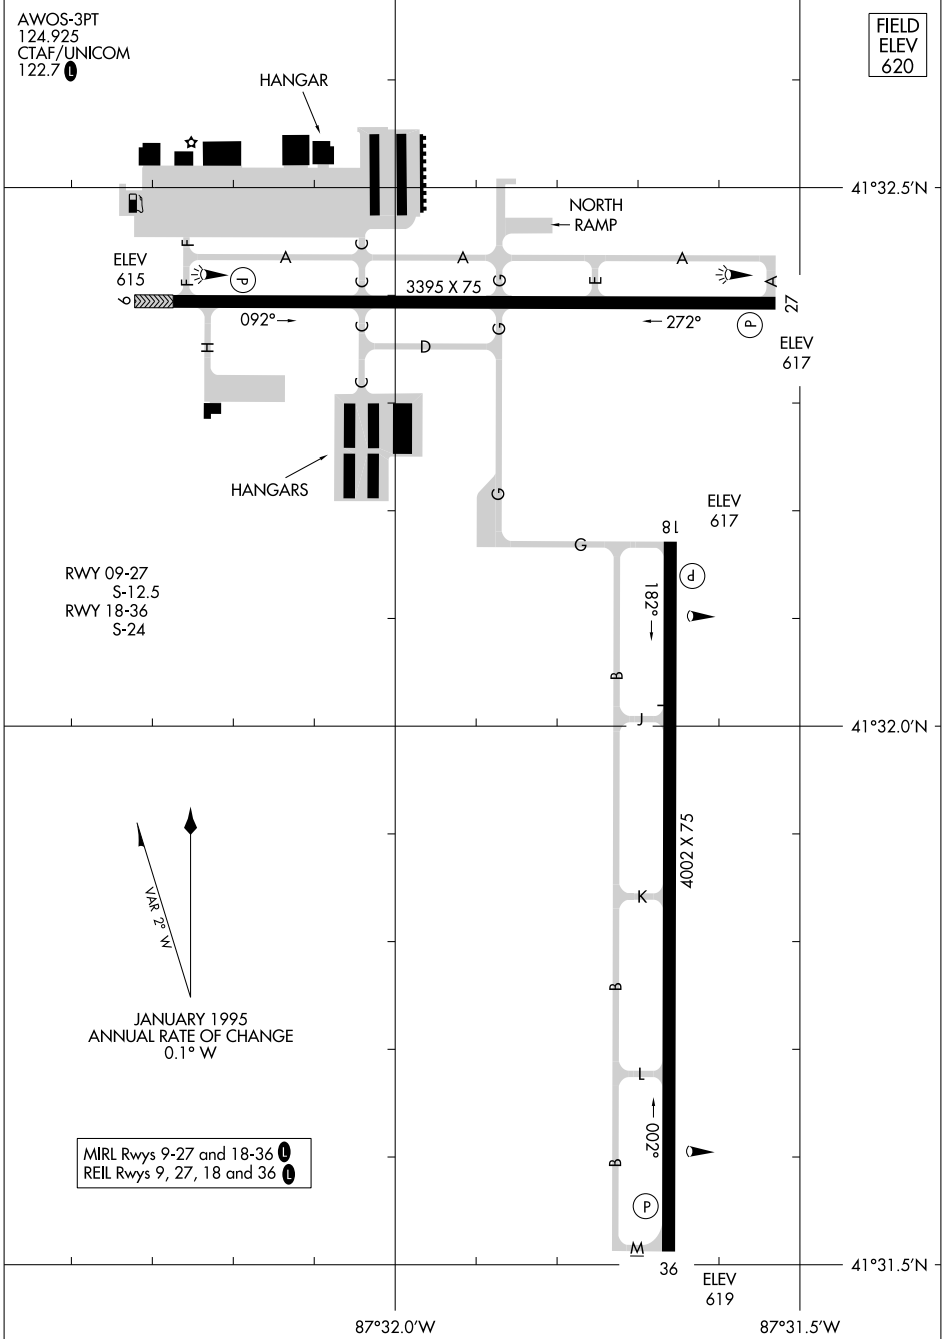

AIRPORT DIAGRAM

AL-5826 (FAA)

LANSING MUNI (IGQ)
CHICAGO, ILLINOIS

EC-3, 14 MAY 2026 to 11 JUN 2026

EC-3, 14 MAY 2026 to 11 JUN 2026

AIRPORT DIAGRAM

CHICAGO, ILLINOIS
LANSING MUNI (IGQ)