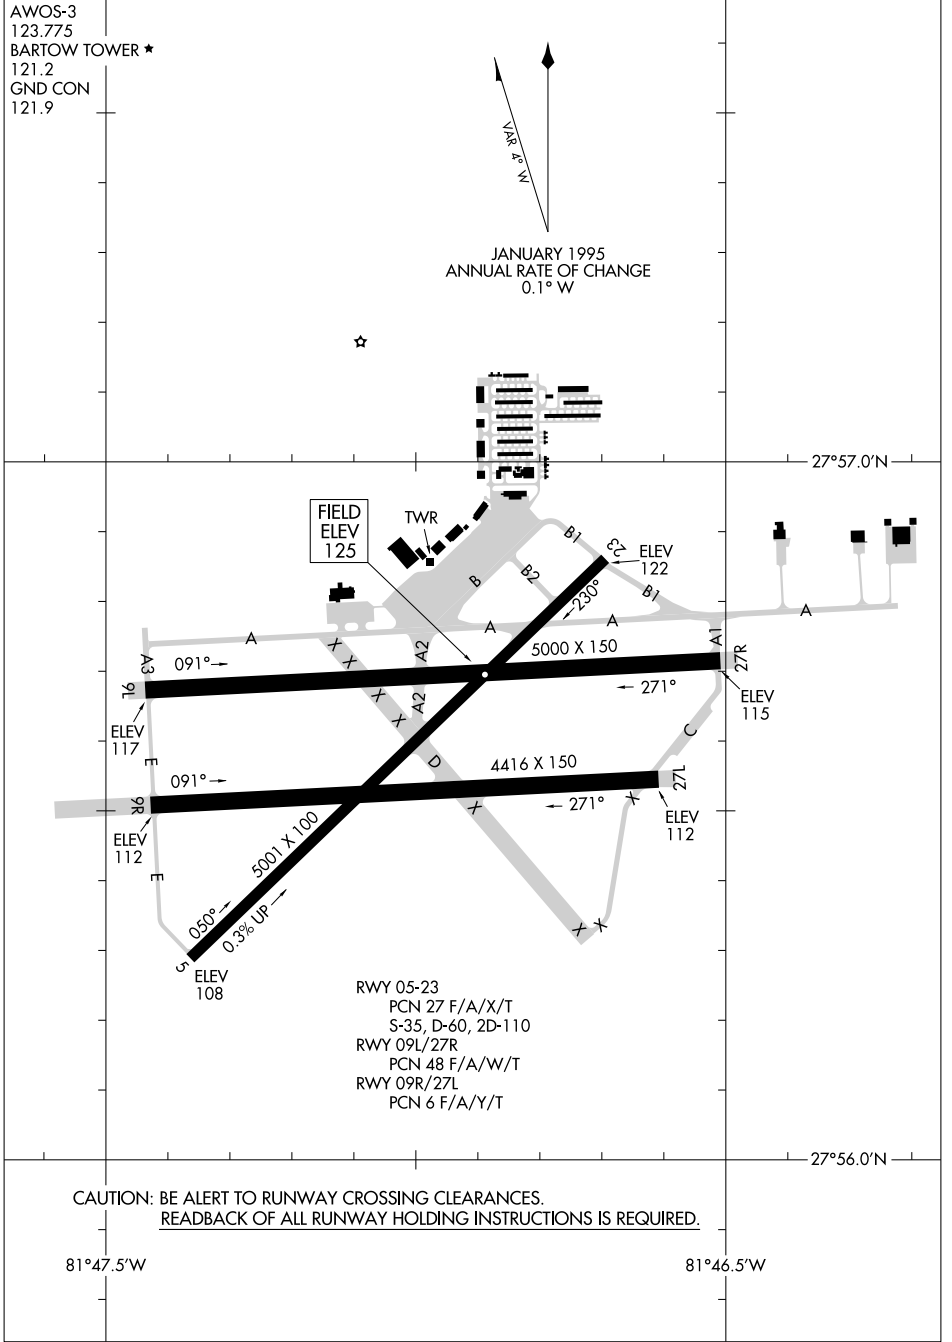

AIRPORT DIAGRAM

AL-5838 (FAA)

BARTOW EXEC (BOW)
BARTOW, FLORIDA

SE-3, 14 MAY 2026 to 11 JUN 2026

SE-3, 14 MAY 2026 to 11 JUN 2026