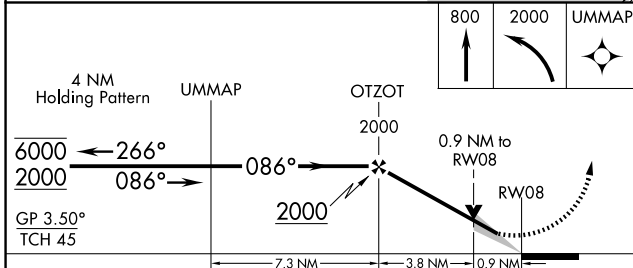

WAAS CH 56620 W08A	APP CRS 086°	Rwy Ldg TDZE Apt Elev	5500 231 248

RNAV (GPS) RWY 8

BAY MINETTE MUNI (1R8)

RNP APCH.	MISSED APPROACH: Climb to 800 then climbing left turn to 2000 direct UMMAP and hold.
▽ For uncompensated Baro-VNAV systems, LNAV/VNAV NA below -1.5°C or above 54°C. Circling Rwy 26 NA at night.	

AWOS-3PT 121.125	MOBILE APP CON ★ 118.5 269.3	UNICOM 122.8 (CTAF) 0

ELEV 248	TDZE 231

CATEGORY	A	B	C	D
LPV DA		501-1 270 (300-1)		NA
LNAV/VNAV DA		501-1 270 (300-1)		NA
LNAV MDA		580-1 349 (400-1)		NA
CIRCLING	660-1 412 (500-1)	780-1 532 (600-1)	880-1¾ 632 (700-1¾)	NA