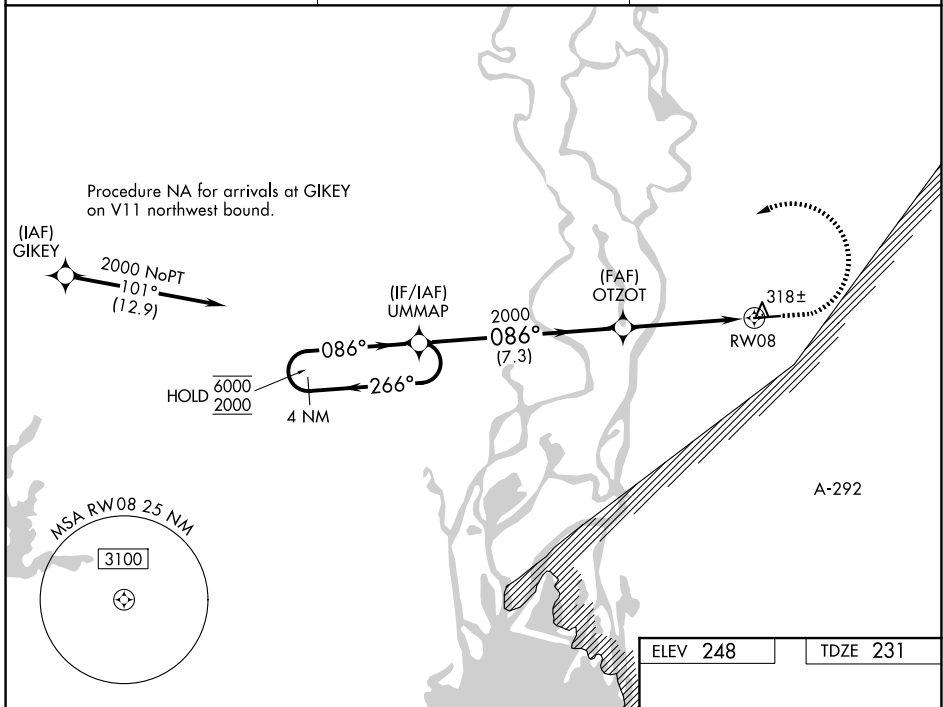

WAAS CH 56620 W08A	APP CRS 086°	Rwy Ldg TDZE Apt Elev	5500 231 248
--	------------------------	-----------------------------	---

RNAV (GPS) RWY 8

BAY MINETTE MUNI (1R8)

RNP APCH.	MISSED APPROACH: Climb to 800 then climbing left turn to 2000 direct UMMAP and hold.
▽ For uncompensated Baro-VNAV systems, LNAV/VNAV NA below -1.5°C or above 54°C. Circling Rwy 26 NA at night.	

AWOS-3PT 121.125	MOBILE APP CON ★ 118.5 269.3	UNICOM 122.8 (CTAF) 0
----------------------------	--	---------------------------------

ELEV 248	TDZE 231
----------	----------

CATEGORY	A	B	C	D
LPV DA		501-1 270 (300-1)		NA
LNAV/VNAV DA		501-1 270 (300-1)		NA
LNAV MDA		580-1 349 (400-1)		NA
CIRCLING	660-1 412 (500-1)	780-1 532 (600-1)	880-1¾ 632 (700-1¾)	NA

SE-4, 14 MAY 2026 to 11 JUN 2026

SE-4, 14 MAY 2026 to 11 JUN 2026