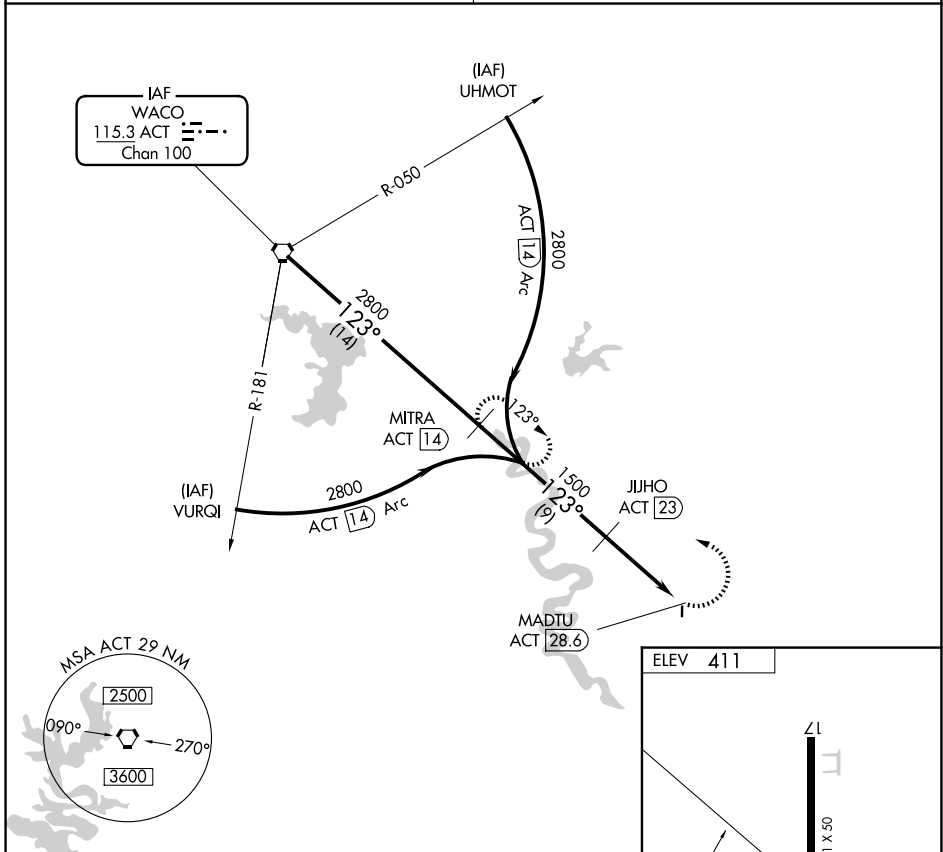

VOR ACT 115.3 Chan 100	APP CRS 123°	Rwy Ldg TDZE Apt Elev N/A N/A 411
--	------------------------	---

VOR/DME or GPS-A

MARLIN (T15)

<p>▼ Use Waco Rgnl altimeter setting.</p> <p>▲ NA</p>	<p>MISSED APPROACH: Climbing left turn to 2800 via heading 270° and R-123 to MITRA/14 DME and hold.</p>
<p>WACO APP CON ★</p> <p>127.65 352.0</p>	<p>CTAF</p> <p>122.9</p>

CATEGORY	A	B	C	D
CIRCLING	1280-1 869 (900-1)	1280-1¼ 869 (900-1¼)	NA	NA

SC-5, 14 MAY 2026 to 11 JUN 2026

SC-5, 14 MAY 2026 to 11 JUN 2026