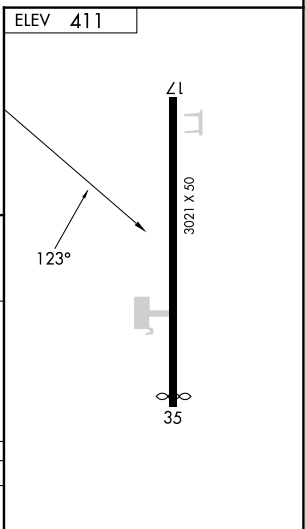

VOR ACT 115.3 Chan 100	APP CRS 123°	Rwy Ldg TDZE Apt Elev N/A N/A 411
--	------------------------	---

VOR/DME or GPS-A

MARLIN (T15)

<p>▼ Use Waco Rgnl altimeter setting.</p> <p>▲ NA</p>	<p>MISSED APPROACH: Climbing left turn to 2800 via heading 270° and R-123 to MITRA/14 DME and hold.</p>
<p>WACO APP CON ★</p> <p>127.65 352.0</p>	<p>CTAF</p> <p>122.9</p>

CATEGORY	A	B	C	D
CIRCLING	1280-1 869 (900-1)	1280-1¼ 869 (900-1¼)	NA	NA

SC-5, 14 MAY 2026 to 11 JUN 2026

SC-5, 14 MAY 2026 to 11 JUN 2026