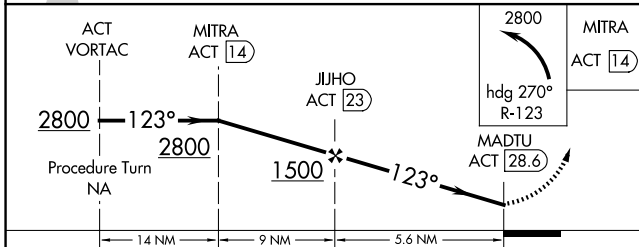

VOR ACT 115.3 Chan 100	APP CRS 123°	Rwy Ldg TDZE Apt Elev N/A N/A 411
--	------------------------	---

VOR/DME or GPS-A

MARLIN (T15)

<p>▼ Use Waco Rgnl altimeter setting.</p> <p>▲ NA</p>	<p>MISSED APPROACH: Climbing left turn to 2800 via heading 270° and R-123 to MITRA/14 DME and hold.</p>
<p>WACO APP CON ★</p> <p>127.65 352.0</p>	<p>CTAF</p> <p>122.9</p>

CATEGORY	A	B	C	D
CIRCLING	1280-1 869 (900-1)	1280-1¼ 869 (900-1¼)	NA	NA

SC-5, 14 MAY 2026 to 11 JUN 2026

SC-5, 14 MAY 2026 to 11 JUN 2026