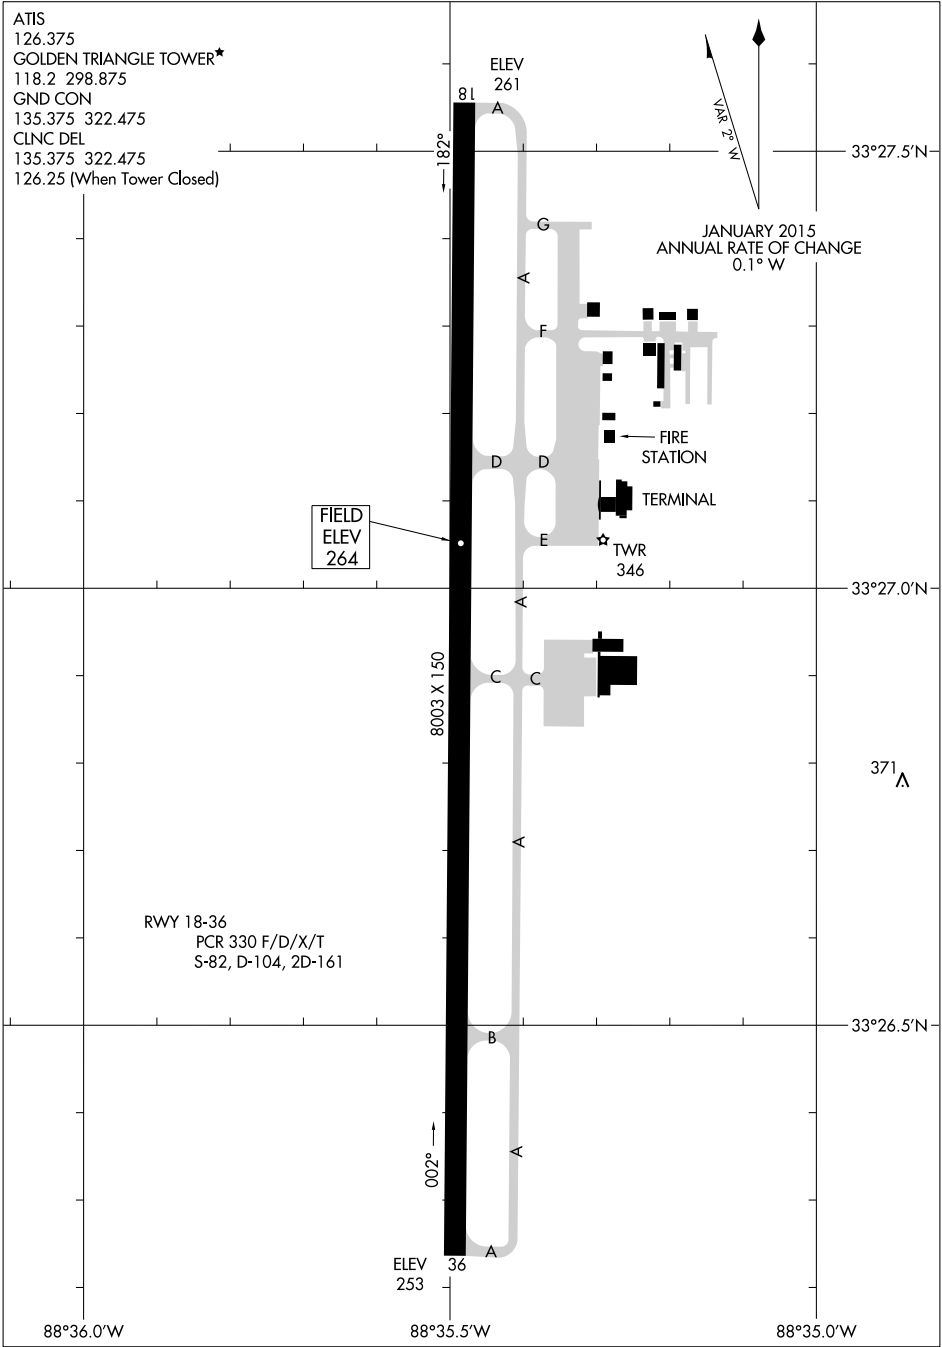

26134
AIRPORT DIAGRAM

AL-5855 (FAA)

GOLDEN TRIANGLE RGNL (GTR)
COLUMBUS/W POINT/STARKVILLE, MISSISSIPPI

ATIS
126.375
GOLDEN TRIANGLE TOWER*
118.2 298.875
GND CON
135.375 322.475
CLNC DEL
135.375 322.475
126.25 (When Tower Closed)

SC-4, 14 MAY 2026 to 11 JUN 2026

SC-4, 14 MAY 2026 to 11 JUN 2026

AIRPORT DIAGRAM
26134

COLUMBUS/W POINT/STARKVILLE, MISSISSIPPI
GOLDEN TRIANGLE RGNL (GTR)