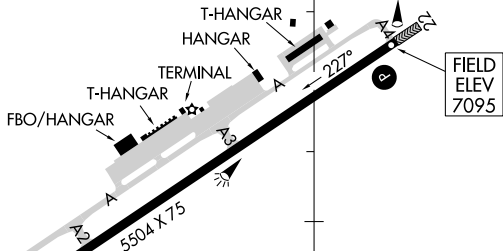

26134

AIRPORT DIAGRAM

AL-5863 (FAA)

TAOS RGNL (SKX)
TAOS, NEW MEXICO

AWOS-3PT
132.975
CTAF/UNICOM
122.8

36°28'N

VAR 9° E
JANUARY 2010
ANNUAL RATE OF CHANGE
0.1° W

FIELD
ELEV
7095

5504 X 75

ELEV
7047

RWY 04-22
PCN 4 F/D/Y/T
S-24
RWY 13-31
PCN 51 F/D/X/T
S-60

ELEV
7052

36°27'N

8600 X 100

MIRL Rwy 13-31 and 4-22
REIL Rwy 13, 31 and 4

ELEV
7025

105°41'W

105°40'W

AIRPORT DIAGRAM

26134

TAOS, NEW MEXICO
TAOS RGNL (SKX)

SW-1, 14 MAY 2026 to 11 JUN 2026

SW-1, 14 MAY 2026 to 11 JUN 2026