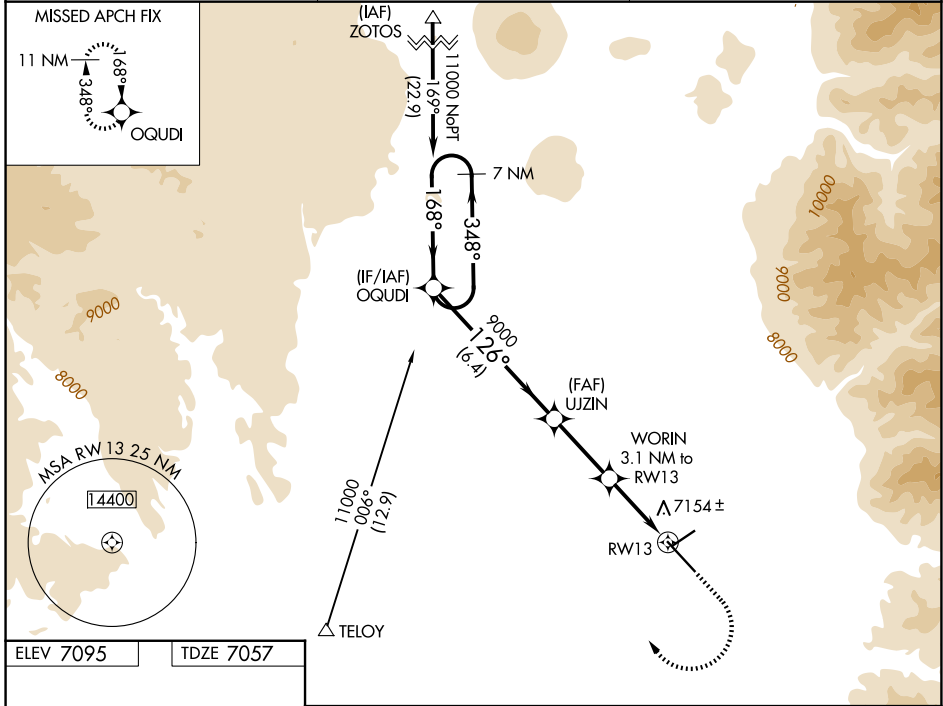

WAAS CH 97441 W13A	APP CRS 126°	Rwy Ldg TDZE Apt Elev 8600 7057 7095
--	------------------------	--

RNAV (GPS) RWY 13

TAOS RGNL (SKX)

⚠ For uncompensated Baro-VNAV systems, LNAV/VNAV NA below -29°C (-20°F) or above 47°C (118°F).
DME/DME RNP-0.3 NA.

MISSED APPROACH: (Do not exceed 250K until OQUDI)
Climb to 7800 then climbing right turn to 12400 direct OQUDI and hold, continue climb-in-hold to 12400.

AWOS-3PT 132.975	ALBUQUERQUE CENTER 132.8 346.35	UNICOM 122.8 (CTAF) 0
----------------------------	---	---------------------------------

ELEV 7095	TDZE 7057
-----------	-----------

CATEGORY	A	B	C	D
LPV DA		7258- ³ / ₄	200 (200- ³ / ₄)	
LNAV/VNAV DA		7346- ⁷ / ₈	288 (300- ⁷ / ₈)	
LNAV MDA		7420-1	362 (400-1)	
CIRCLING	7600-1 505 (600-1)	7640-1 545 (600-1)	7920-2 ¹ / ₂ 825 (900-2 ¹ / ₂)	8020-3 925 (1000-3)