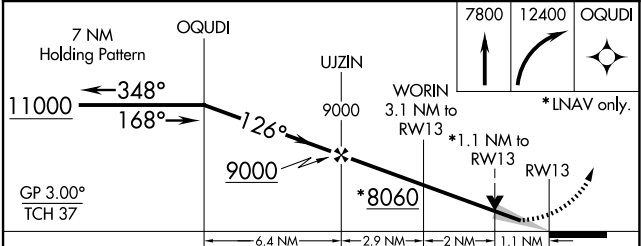

WAAS CH 97441 W13A	APP CRS 126°	Rwy Ldg TDZE Apt Elev 8600 7057 7095
--	------------------------	--

RNAV (GPS) RWY 13

TAOS RGNL (SKX)

⚠ For uncompensated Baro-VNAV systems, LNAV/VNAV NA below -29°C (-20°F) or above 47°C (118°F).
DME/DME RNP-0.3 NA.

MISSED APPROACH: (Do not exceed 250K until OQUDI)
Climb to 7800 then climbing right turn to 12400 direct OQUDI and hold, continue climb-in-hold to 12400.

AWOS-3PT 132.975	ALBUQUERQUE CENTER 132.8 346.35	UNICOM 122.8 (CTAF) 0
----------------------------	---	---------------------------------

ELEV 7095	TDZE 7057
-----------	-----------

CATEGORY	A	B	C	D
LPV DA		7258- ³ / ₄	200 (200- ³ / ₄)	
LNAV/VNAV DA		7346- ⁷ / ₈	288 (300- ⁷ / ₈)	
LNAV MDA		7420-1	362 (400-1)	
CIRCLING	7600-1 505 (600-1)	7640-1 545 (600-1)	7920-2 ¹ / ₂ 825 (900-2 ¹ / ₂)	8020-3 925 (1000-3)