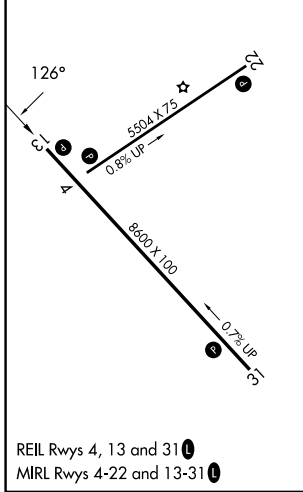

CATEGORY	A	B	C	D
LPV DA		7258-³/₄	200 (200-³/₄)	
LNAV/VNAV DA		7346-⁷/₈	288 (300-⁷/₈)	
LNAV MDA		7420-1	362 (400-1)	
CIRCLING	7600-1 505 (600-1)	7640-1 545 (600-1)	7920-2¹/₂ 825 (900-2¹/₂)	8020-3 925 (1000-3)