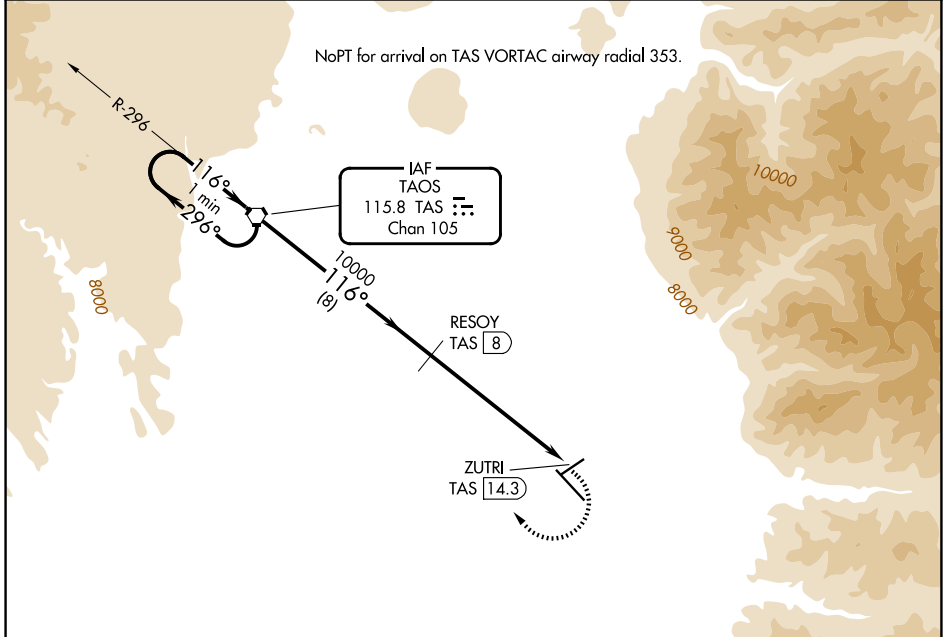

VORTAC TAS 115.8 Chan 105	APP CRS 116°	Rwy Ldg TDZE Apt Elev	N/A N/A 7095
---	------------------------	-----------------------------	---

VOR/DME-B
TAOS RGNL (SKX)

MISSED APPROACH: Climbing right turn to 12000 direct TAS VORTAC and hold.

AWOS-3PT 132.975	ALBUQUERQUE CENTER 132.8 346.35	UNICOM 122.8 (CTAF) 0
----------------------------	---	---------------------------------

CATEGORY	A	B	C	D
CIRCLING	8000-1¼	905 (1000-1¼)	8000-2¾ 905 (1000-2¾)	8020-3 925 (1000-3)

SW-1, 14 MAY 2026 to 11 JUN 2026

SW-1, 14 MAY 2026 to 11 JUN 2026