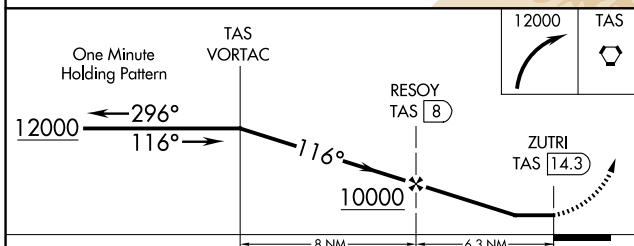

VORTAC TAS 115.8 Chan 105	APP CRS 116°	Rwy Ldg TDZE Apt Elev	N/A N/A 7095
---	------------------------	-----------------------------	---

VOR/DME-B
TAOS RGNL (SKX)

MISSED APPROACH: Climbing right turn to 12000 direct TAS VORTAC and hold.

AWOS-3PT 132.975	ALBUQUERQUE CENTER 132.8 346.35	UNICOM 122.8 (CTAF) 0
----------------------------	---	---------------------------------

CATEGORY	A	B	C	D
CIRCLING	8000-1¼	905 (1000-1¼)	8000-2¾ 905 (1000-2¾)	8020-3 925 (1000-3)