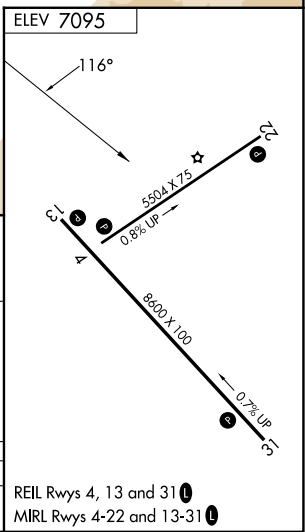

VORTAC TAS 115.8 Chan 105	APP CRS 116°	Rwy Ldg TDZE Apt Elev	N/A N/A 7095

VOR/DME-B
TAOS RGNL (SKX)

MISSED APPROACH: Climbing right turn to 12000 direct TAS VORTAC and hold.

AWOS-3PT 132.975	ALBUQUERQUE CENTER 132.8 346.35	UNICOM 122.8 (CTAF) 0

CATEGORY	A	B	C	D
CIRCLING	8000-1¼	905 (1000-1¼)	8000-2¾ 905 (1000-2¾)	8020-3 925 (1000-3)

SW-1, 14 MAY 2026 to 11 JUN 2026

SW-1, 14 MAY 2026 to 11 JUN 2026