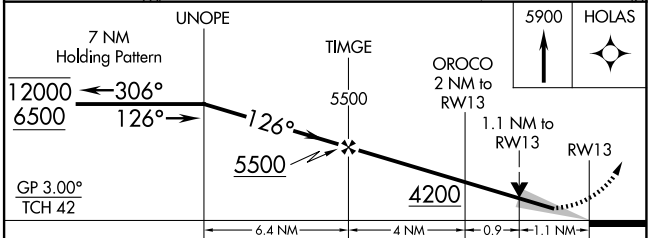

WAAS CH 86535 W13A	APP CRS 126°	Rwy Ldg TDZE Apt Elev	6132 3534 3545
--	------------------------	-----------------------------	---

RNAV (GPS) RWY 13

ARTESIA MUNI (ATS)

RNP APCH - GPS.	MISSED APPROACH: Climb to 5900 direct HOLAS and hold.
▼ For uncompensated Baro-VNAV systems, LNAV/VNAV ▲ NA below -22°C or above 54°C.	

AWOS-3 126.725	ROSWELL APP CON * 119.6 239.0	UNICOM 123.075 (CTAF) 0
--------------------------	---	-----------------------------------

ELEV 3545	TDZE 3534
-----------	-----------

CATEGORY	A	B	C	D
LPV DA		3734- ³ / ₄	200 (200- ³ / ₄)	
LNAV/VNAV DA		3784- ⁷ / ₈	250 (300- ⁷ / ₈)	
LNAV MDA	3920-1	386 (400-1)	3920-1 ¹ / ₈	386 (400-1 ¹ / ₈)
CIRCLING	3980-1 435 (500-1)	4000-1 455 (500-1)	4040-1 ¹ / ₂ 495 (500-1 ¹ / ₂)	4240-2 ¹ / ₄ 695 (700-2 ¹ / ₄)