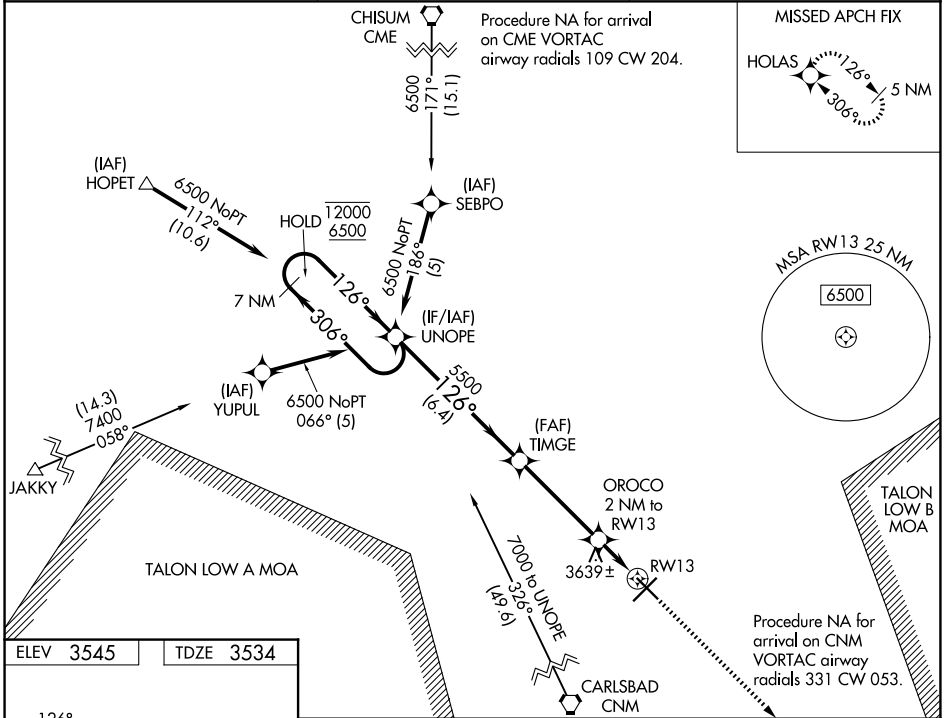

WAAS CH 86535 W13A	APP CRS 126°	Rwy Ldg TDZE Apt Elev	6132 3534 3545
--	------------------------	-----------------------------	---

RNAV (GPS) RWY 13

ARTESIA MUNI (ATS)

RNP APCH - GPS.	MISSED APPROACH: Climb to 5900 direct HOLAS and hold.
▼ For uncompensated Baro-VNAV systems, LNAV/VNAV ▲ NA below -22°C or above 54°C.	

AWOS-3 126.725	ROSWELL APP CON * 119.6 239.0	UNICOM 123.075 (CTAF) 0
--------------------------	---	-----------------------------------

ELEV 3545	TDZE 3534
-----------	-----------

CATEGORY	A	B	C	D
LPV DA		3734- ³ / ₄	200 (200- ³ / ₄)	
LNAV/VNAV DA		3784- ⁷ / ₈	250 (300- ⁷ / ₈)	
LNAV MDA	3920-1	386 (400-1)	3920-1 ¹ / ₈	386 (400-1 ¹ / ₈)
CIRCLING	3980-1 435 (500-1)	4000-1 455 (500-1)	4040-1 ¹ / ₂ 495 (500-1 ¹ / ₂)	4240-2 ¹ / ₄ 695 (700-2 ¹ / ₄)

SW-1, 14 MAY 2026 to 11 JUN 2026

SW-1, 14 MAY 2026 to 11 JUN 2026