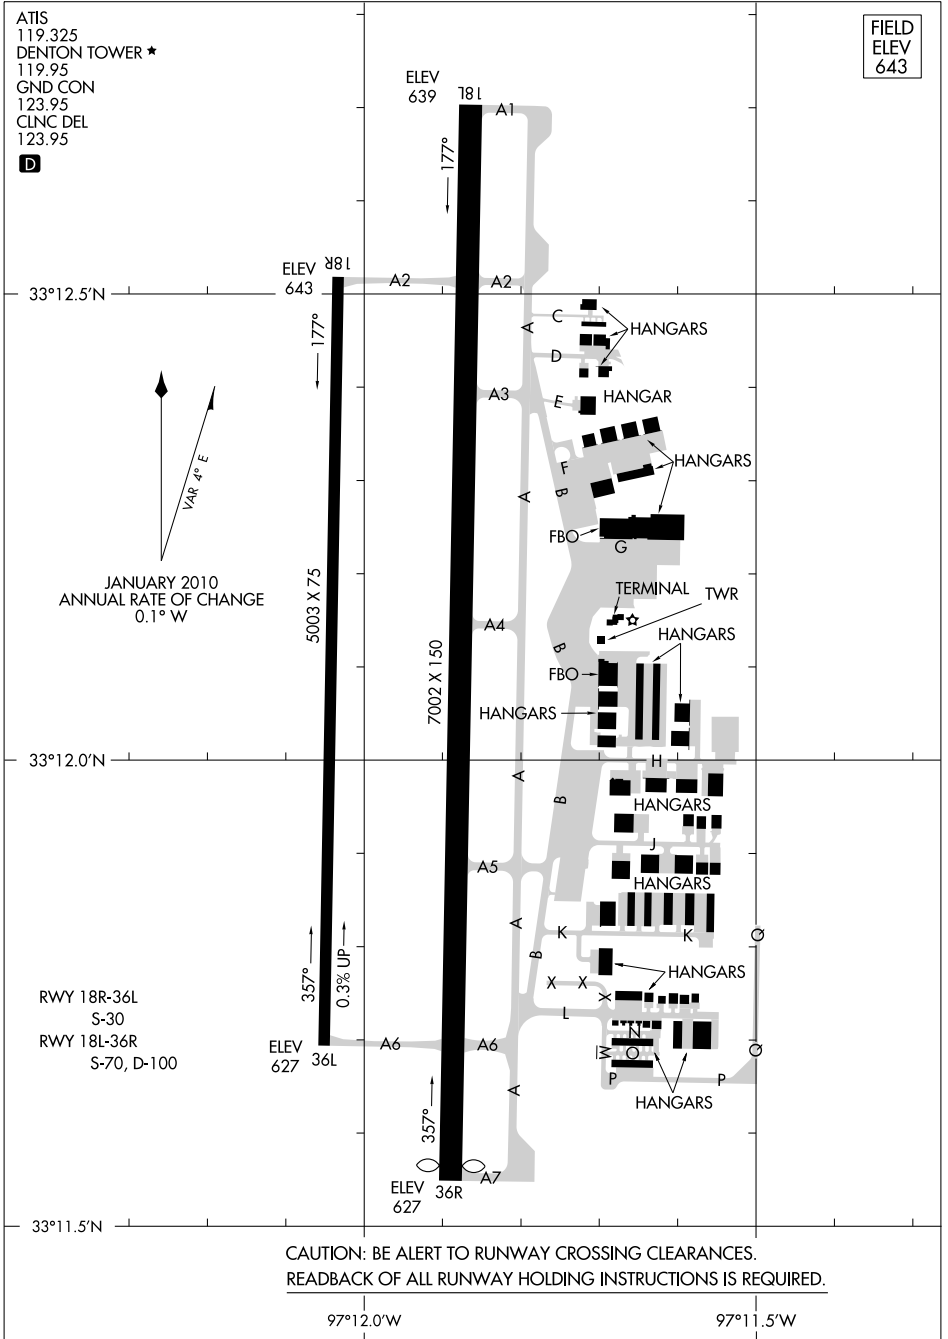

AIRPORT DIAGRAM

AL-5866 (FAA)

DENTON ENTERPRISE (D'TO)
DENTON, TEXAS

ATIS
 119.325
 DENTON TOWER ★
 119.95
 GND CON
 123.95
 CLNC DEL
 123.95

D

FIELD ELEV 643

CAUTION: BE ALERT TO RUNWAY CROSSING CLEARANCES.
 READBACK OF ALL RUNWAY HOLDING INSTRUCTIONS IS REQUIRED.

SC-2, 14 MAY 2026 to 11 JUN 2026

SC-2, 14 MAY 2026 to 11 JUN 2026

AIRPORT DIAGRAM

DENTON, TEXAS
DENTON ENTERPRISE (D'TO)