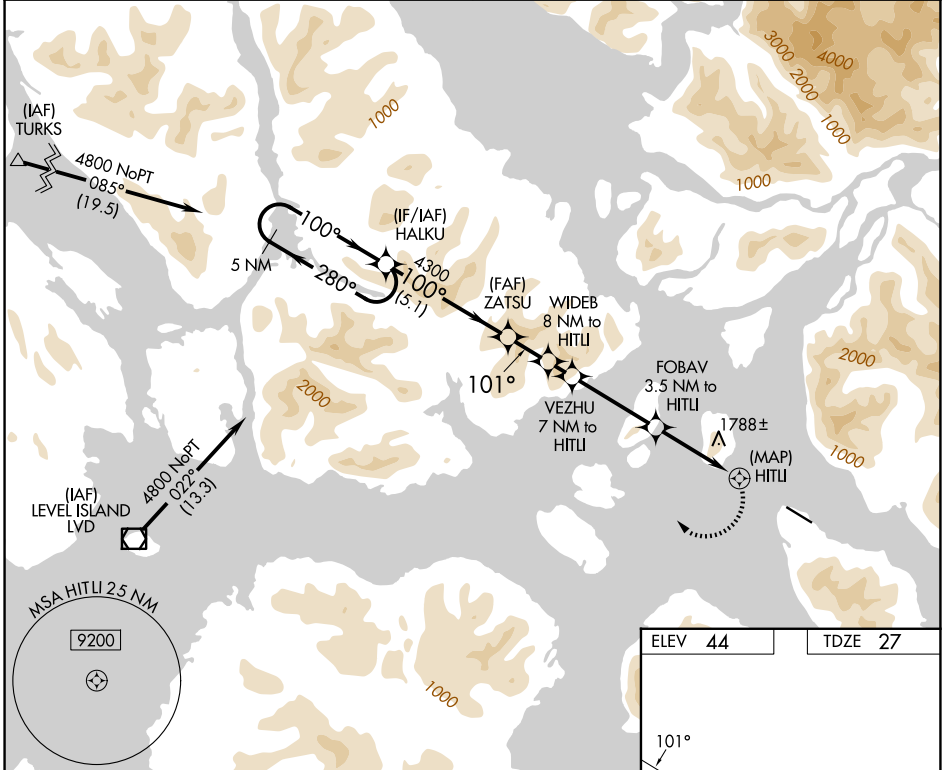

APP CRS	Rwy Ldg	6000
101°	TDZE	27
	Apt Elev	44

RNAV (GPS) RWY 10

WRANGELL (WRG) (PAWG)

RNP APCH-GPS		MISSED APPROACH: Climbing right turn to 4800 direct HALKU and hold.	
AWOS-3P	ANCHORAGE CENTER	SITKA RADIO	CTAF
128.5	118.0	122.45	122.6

5 NM Holding Pattern	HALKU	ZATSU	WIDEB 8 NM to HITLI	VEZHU 7 NM to HITLI	FOBAV 3.5 NM to HITLI	HITLI
4800	280°	100°	4300	101°	3780	3400
VGSi and descent angles not coincident (VGSi Angle 3.00/TCH 52).						
← 5.1 NM →		1.7 NM	1 NM	3.5 NM	3.5 NM	2 NM
CATEGORY	A	B	C	D		
RNAV MDA	2080-2½	2053 (2100-2½)	2080-3 2053 (2100-3)	NA		
CIRCLING	2080-2½	2036 (2100-2½)	2500-3 2456 (2500-3)	NA		

AK, 14 MAY 2026 to 09 JUL 2026

AK, 14 MAY 2026 to 09 JUL 2026