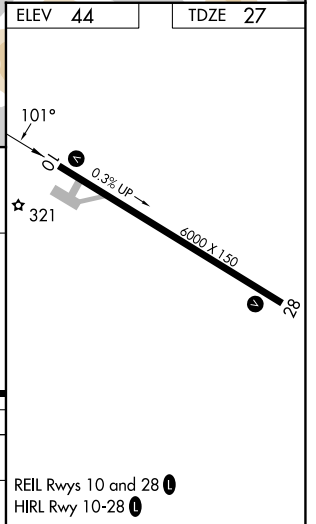

APP CRS	Rwy Ldg	6000
101°	TDZE	27
	Apt Elev	44

RNAV (GPS) RWY 10

WRANGELL (WRG) (PAWG)

RNP APCH-GPS		MISSED APPROACH: Climbing right turn to 4800 direct HALKU and hold.	
AWOS-3P	ANCHORAGE CENTER	SITKA RADIO	CTAF
128.5	118.0	122.45	122.6

5 NM Holding Pattern	HALKU	ZATSU	WIDEB 8 NM to HITLI	VEZHU 7 NM to HITLI	FOBAV 3.5 NM to HITLI	HITLI
4800	280°	100°	4300	101°	3780	3400
VGSi and descent angles not coincident (VGSi Angle 3.00/TCH 52).						
← 5.1 NM →		1.7 NM	1 NM	3.5 NM	3.5 NM	2 NM
CATEGORY	A	B	C	D		
RNAV MDA	2080-2½	2053 (2100-2½)	2080-3 2053 (2100-3)	NA		
CIRCLING	2080-2½	2036 (2100-2½)	2500-3 2456 (2500-3)	NA		