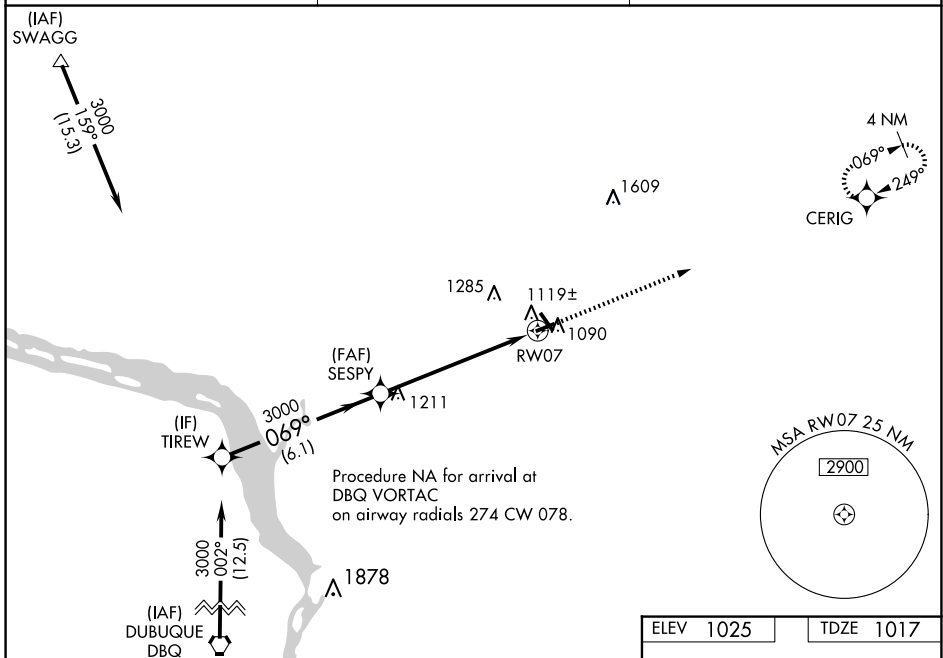

WAAS CH 82315 W07A	APP CRS 069°	Rwy Idg TDZE Apt Elev	3600 1017 1025
--	------------------------	-----------------------------	---

RNAV (GPS) RWY 7

PLATTEVILLE MUNI (PVB)

RNP APCH - GPS.	<p>MISSED APPROACH: Climb to 3000 direct CERIG and hold.</p>
<p>▼ For uncompensated Baro-VNAV systems, LNAV/VNAV NA below -17°C or above 54°C. Straight-in Rwy 7 NA at night, Circling Rwy 7, 25 NA at night. Rwy 7 helicopter visibility reduction below 1 SM NA.</p>	

AWOS-3 120.575	CHICAGO CENTER 133.95 281.4	UNICOM 122.7 (CTAF) 0
--------------------------	---------------------------------------	---------------------------------

CATEGORY	A	B	C	D
LPV DA	1284-1	267 (300-1)		NA
LNAV/VNAV DA	1407-1½	390 (400-1½)		NA
LNAV MDA	1480-1	463 (500-1)		NA
CIRCLING	1480-1 455 (500-1)	1600-1 575 (600-1)	1600-1½ 575 (600-1½)	NA

EC-3, 14 MAY 2026 to 11 JUN 2026

EC-3, 14 MAY 2026 to 11 JUN 2026