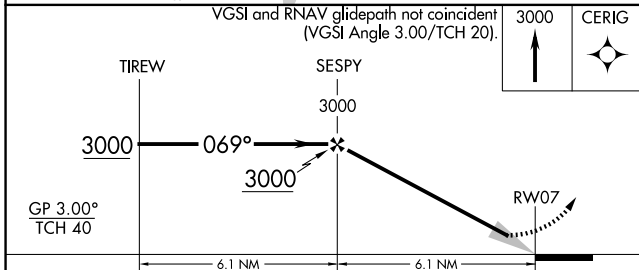

WAAS CH 82315 W07A	APP CRS 069°	Rwy Idg TDZE Apt Elev	3600 1017 1025
--	------------------------	-----------------------------	---

RNAV (GPS) RWY 7

PLATTEVILLE MUNI (PVB)

RNP APCH - GPS.	<p>MISSED APPROACH: Climb to 3000 direct CERIG and hold.</p>
<p>▼ For uncompensated Baro-VNAV systems, LNAV/VNAV NA below -17°C or above 54°C. Straight-in Rwy 7 NA at night, Circling Rwy 7, 25 NA at night. Rwy 7 helicopter visibility reduction below 1 SM NA.</p>	

AWOS-3 120.575	CHICAGO CENTER 133.95 281.4	UNICOM 122.7 (CTAF) 0
--------------------------	---------------------------------------	---------------------------------

CATEGORY	A	B	C	D
LPV DA	1284-1	267 (300-1)		NA
LNAV/VNAV DA	1407-1½	390 (400-1½)		NA
LNAV MDA	1480-1	463 (500-1)		NA
CIRCLING	1480-1 455 (500-1)	1600-1 575 (600-1)	1600-1½ 575 (600-1½)	NA