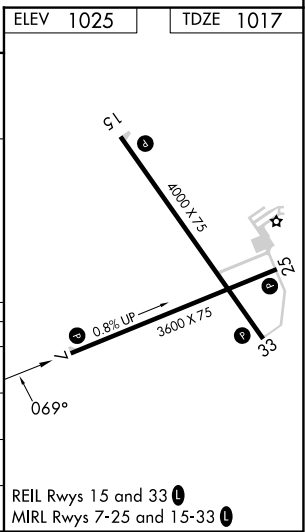

EC-3, 14 MAY 2026 to 11 JUN 2026

EC-3, 14 MAY 2026 to 11 JUN 2026