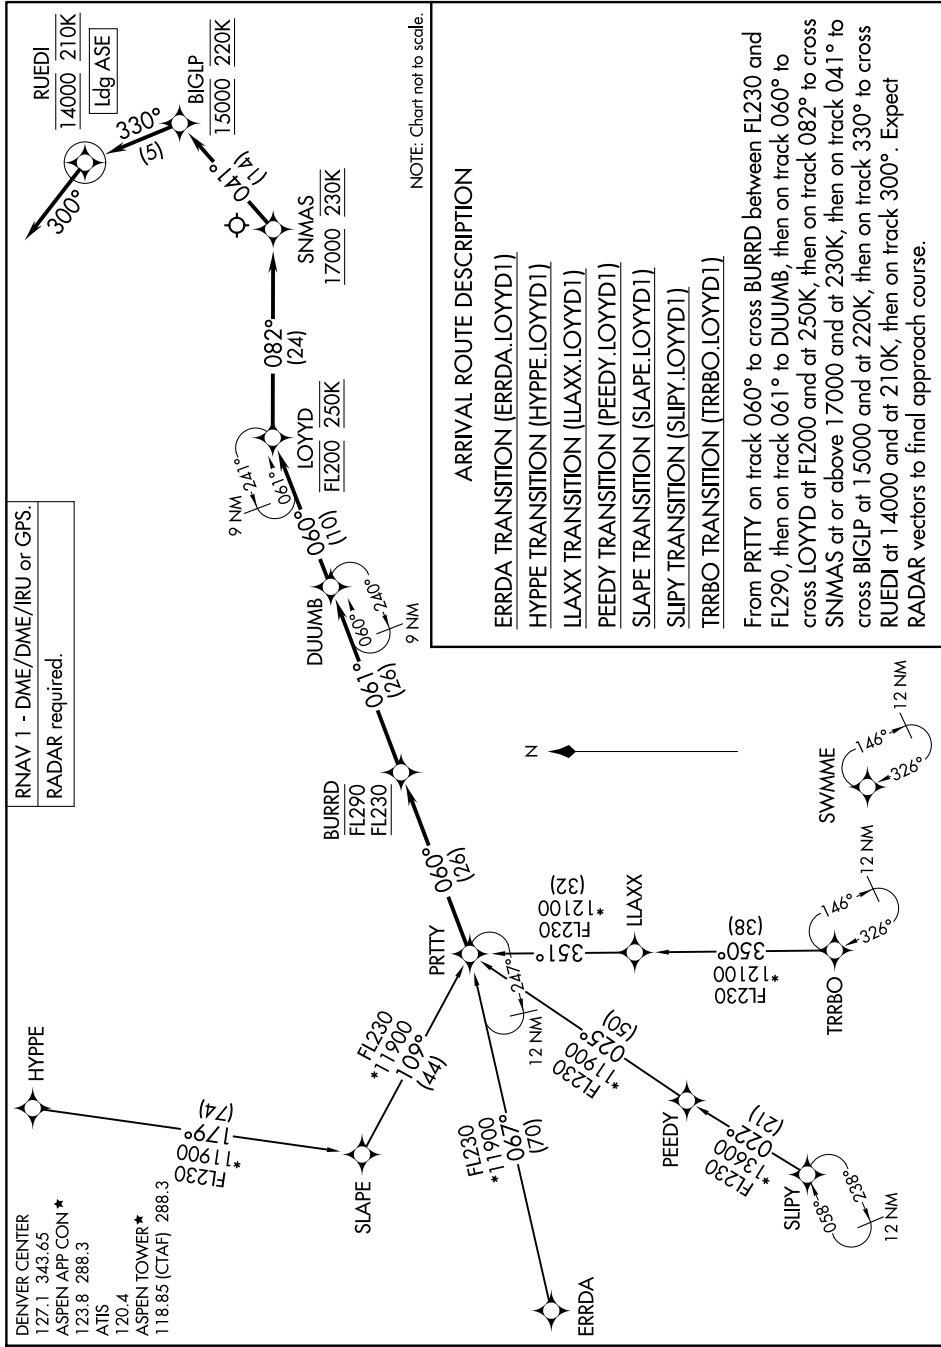

(PRTTY.LOYD1) 25107

LOYD ONE ARRIVAL (RNAV)

ASPEN-PITKIN COUNTY/SARDY FLD (ASE)

AL-5889 (FAA)

ASPEN, COLORADO

SW-1, 14 MAY 2026 to 11 JUN 2026

LOYD ONE ARRIVAL (RNAV)

(PRTTY.LOYD1) 17APR25

ASPEN, COLORADO

ASPEN-PITKIN COUNTY/SARDY FLD (ASE)

SW-1, 14 MAY 2026 to 11 JUN 2026