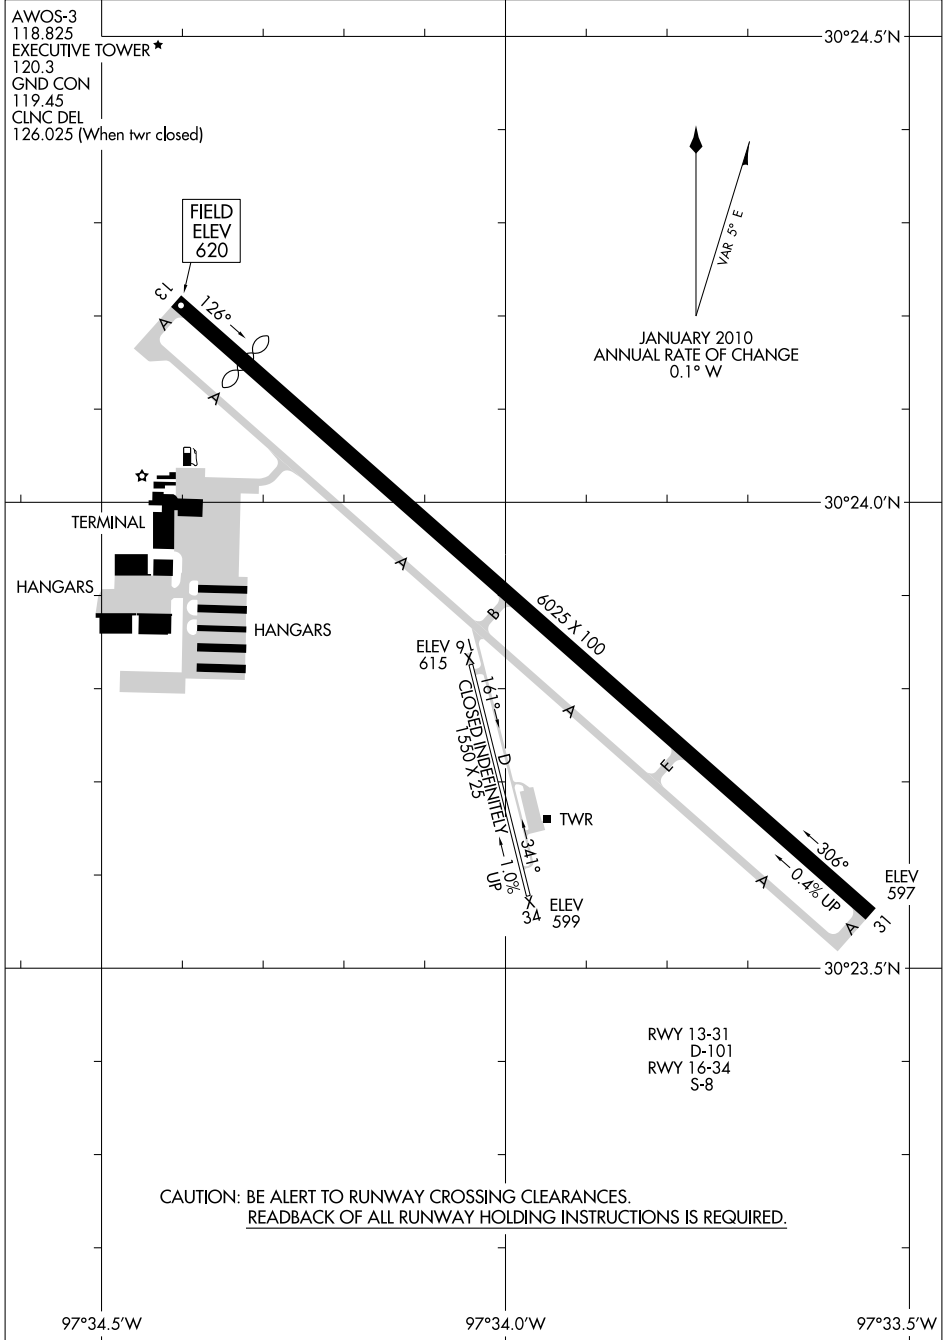

AIRPORT DIAGRAM

AL-5891 (FAA)

AUSTIN EXEC (EDC)

AUSTIN, TEXAS

SC-3, 14 MAY 2026 to 11 JUN 2026

SC-3, 14 MAY 2026 to 11 JUN 2026

AIRPORT DIAGRAM

AUSTIN, TEXAS

AUSTIN EXEC (EDC)