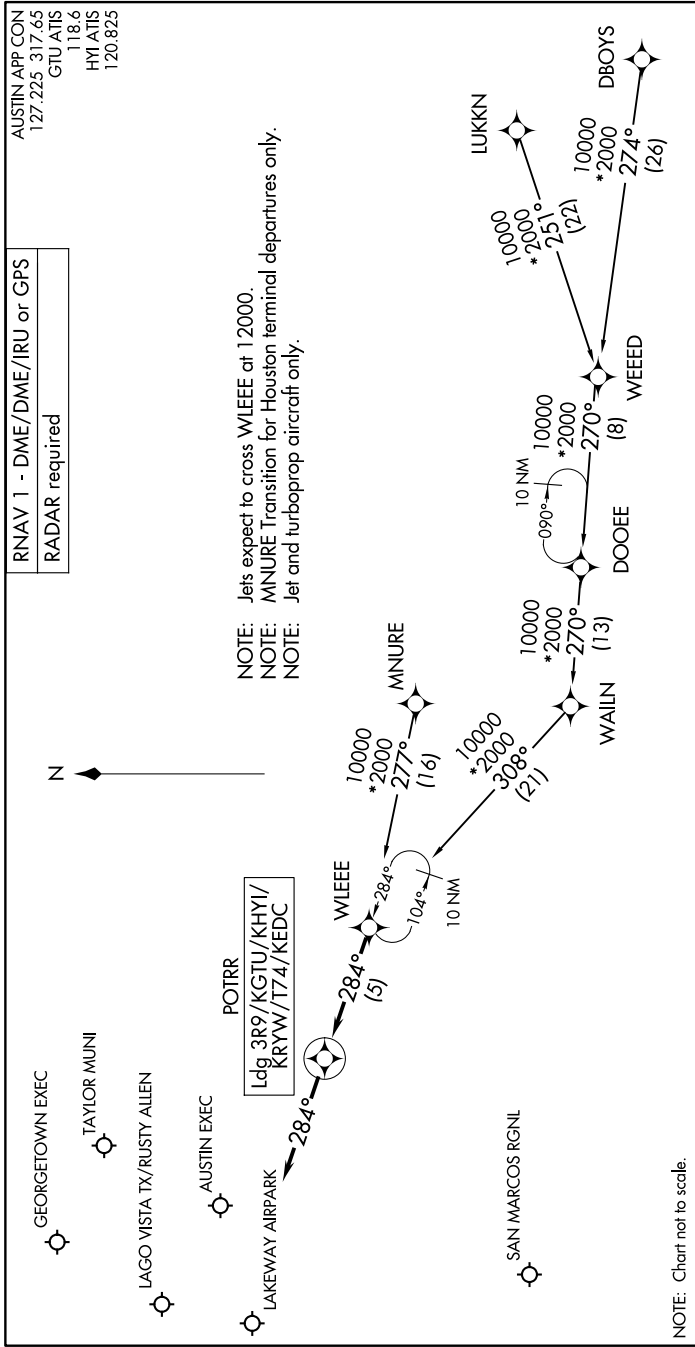

POTRR TWO ARRIVAL (RNAV)

AUSTIN, TEXAS

SC-3, 14 MAY 2026 to 11 JUN 2026

ARRIVAL ROUTE DESCRIPTION

- DBOYS TRANSITION (DBOYS.POTRR2)
- LUKKN TRANSITION (LUKKN.POTRR2)
- MNNURE TRANSITION (MNNURE.POTRR2)
- WEEED TRANSITION (WEEED.POTRR2)

LANDING ALL AIRPORTS: From WLEEE on track 284° to POTRR, then on track 284°. Expect RADAR vectors to final approach course.

NOTE: Chart not to scale.

SC-3, 14 MAY 2026 to 11 JUN 2026

POTRR TWO ARRIVAL (RNAV)

AUSTIN, TEXAS