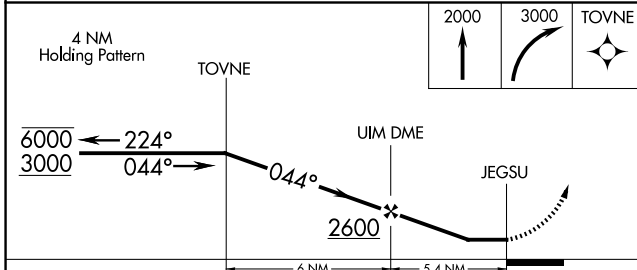

APP CRS	Rwy Ldg	N/A
044°	TDZE	N/A
	Apt Elev	513

RNAV (GPS)-A

WINNSBORO MUNI (F51)

RNP APCH.	Procedure NA at night. Use Tyler altimeter setting; when not received, use Longview altimeter setting and increase all MDA 40 feet.	MISSED APPROACH: Climb to 2000 then climbing right turn to 3000 direct TOVNE and hold.
▼ NA		

TYR ASOS 126.25	LONGVIEW APP CON* 128.75 379.15	CTAF 122.9 0
---------------------------	---	------------------------

CATEGORY	A	B	C	D
CIRCLING	1100-1 587 (600-1)	1340-1¼ 827 (900-1¼)	1340-2½ 827 (900-2½)	NA