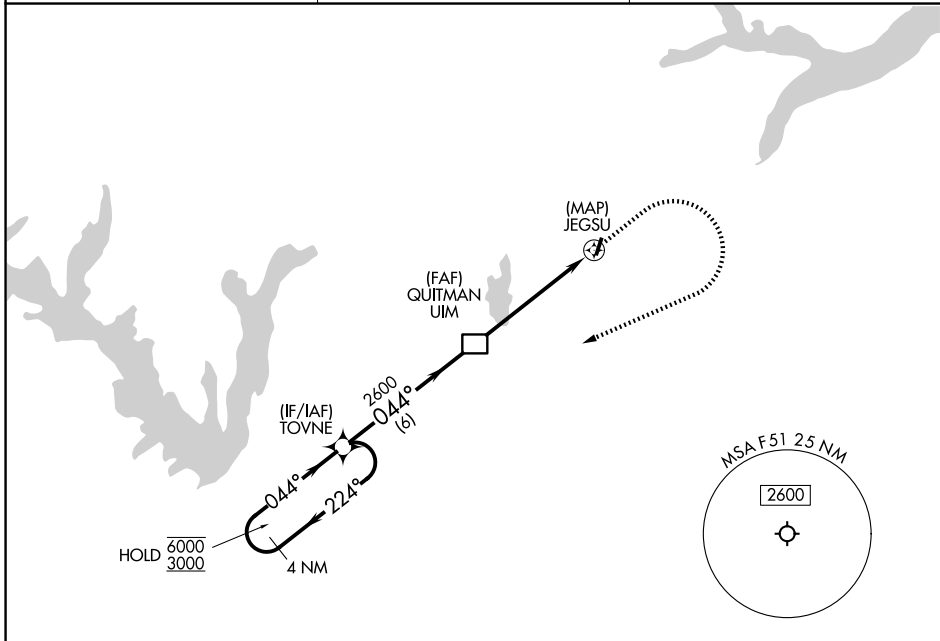

APP CRS	Rwy Ldg	N/A
044°	TDZE	N/A
	Apt Elev	513

RNAV (GPS)-A

WINNSBORO MUNI (F51)

RNP APCH.	Procedure NA at night. Use Tyler altimeter setting; when not received, use Longview altimeter setting and increase all MDA 40 feet.	MISSED APPROACH: Climb to 2000 then climbing right turn to 3000 direct TOVNE and hold.
▼ NA		

TYR ASOS 126.25	LONGVIEW APP CON* 128.75 379.15	CTAF 122.9 0
---------------------------	---	------------------------

CATEGORY	A	B	C	D
CIRCLING	1100-1 587 (600-1)	1340-1¼ 827 (900-1¼)	1340-2½ 827 (900-2½)	NA

SC-2, 14 MAY 2026 to 11 JUN 2026

SC-2, 14 MAY 2026 to 11 JUN 2026