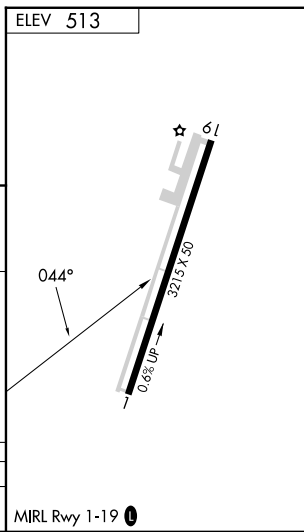

APP CRS	Rwy Ldg	N/A
044°	TDZE	N/A
	Apt Elev	513

RNAV (GPS)-A

WINNSBORO MUNI (F51)

RNP APCH.	Procedure NA at night. Use Tyler altimeter setting; when not received, use Longview altimeter setting and increase all MDA 40 feet.	MISSED APPROACH: Climb to 2000 then climbing right turn to 3000 direct TOVNE and hold.
▼ NA		

TYR ASOS 126.25	LONGVIEW APP CON* 128.75 379.15	CTAF 122.9 0
---------------------------	---	------------------------

CATEGORY	A	B	C	D
CIRCLING	1100-1 587 (600-1)	1340-1¼ 827 (900-1¼)	1340-2½ 827 (900-2½)	NA