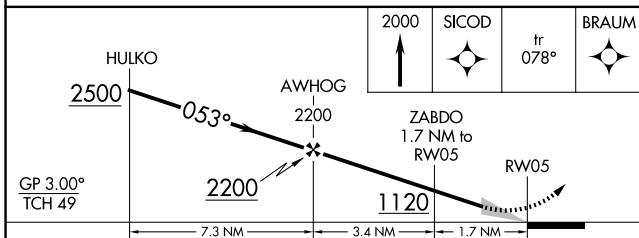

MISSED APPROACH: Climb to 2000 direct SICOD and track 078° to BRAUM and hold.

AWOS-3PT 123.775	LITTLE ROCK APP CON 119.5 306.2	UNICOM 123.075 (CTAF) 0
----------------------------	---	-----------------------------------

SC-1, 14 MAY 2026 to 11 JUN 2026

SC-1, 14 MAY 2026 to 11 JUN 2026

ELEV 545	TDZE 541
----------	----------

CATEGORY	A	B	C	D
LPV DA	854-7/8	313 (400-7/8)		NA
LNAV/VNAV DA	986-13/8	445 (500-13/8)		NA
LNAV MDA	1000-1	459 (500-1)	1000-13/8 459 (500-13/8)	NA
CIRCLING	1040-1	495 (500-1)	1080-1 1/2 535 (600-1 1/2)	NA