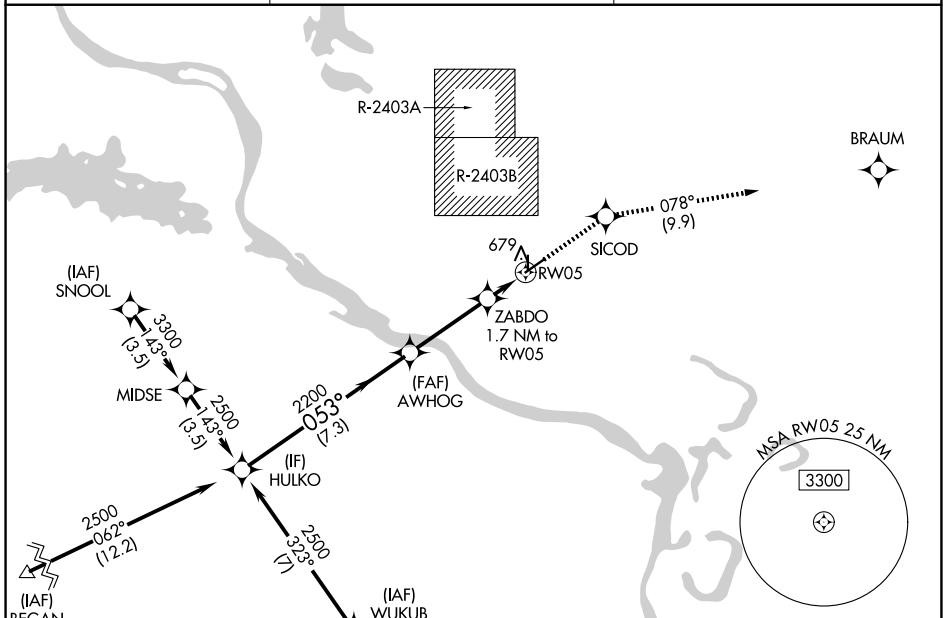

WAAS CH 58106 W05A	APP CRS 053°	Rwy Ldg TDZE 541 Apt Elev 545	5002
--	------------------------	---	-------------

RNAV (GPS) RWY 5

NORTH LITTLE ROCK MUNI (ORK)

RNP APCH - GPS.

⚠ Circling NA for Cats B and C north of Rwy 5-23 when restricted area R-2403B in use. For uncompensated Baro-VNAV systems, LNAV/VNAV NA below -16°C or above 54°C.

MISSED APPROACH: Climb to 2000 direct SICOD and track 078° to BRAUM and hold.

AWOS-3PT 123.775	LITTLE ROCK APP CON 119.5 306.2	UNICOM 123.075 (CTAF) 0
----------------------------	---	-----------------------------------

SC-1, 14 MAY 2026 to 11 JUN 2026

SC-1, 14 MAY 2026 to 11 JUN 2026

ELEV 545	TDZE 541
----------	----------

CATEGORY	A	B	C	D
LPV DA	854-7/8	313 (400-7/8)		NA
LNAV/VNAV DA	986-13/8	445 (500-13/8)		NA
LNAV MDA	1000-1	459 (500-1)	1000-13/8 459 (500-13/8)	NA
CIRCLING	1040-1	495 (500-1)	1080-1 1/2 535 (600-1 1/2)	NA

REIL Rwy 5, 17 and 23 0
MIRL Rwy 5-23 and 17-35 0