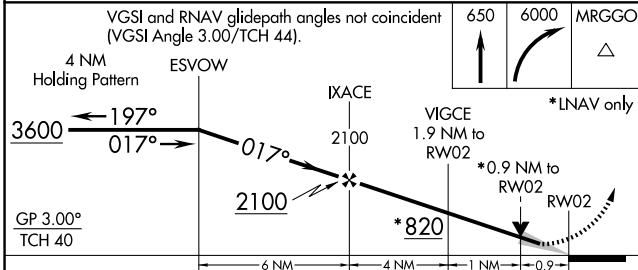

WAAS CH 49026 W02A	APP CRS 017°	Rwy Ldg TDZE Apt Elev	6020 182 194
--	------------------------	-----------------------------	---

RNAV (GPS) RWY 2

OROVILLE MUNI (OVE)

▽ For uncompensated Baro-VNAV systems, LNAV/VNAV NA below -2°C (29°F) or above 54°C (130°F). Circling NA northeast of Rwy 13-31. DME/DME RNP-0.3 NA.

MISSED APPROACH: Climb to 650 then climbing right turn to 6000 direct MRGGO and hold, continue climb-in-hold to 6000.

ASOS 121.425	NORCAL APP CON 125.4 259.1	UNICOM 122.8(CTAF) ①
------------------------	--------------------------------------	---------------------------------------

SW-2, 14 MAY 2026 to 11 JUN 2026

SW-2, 14 MAY 2026 to 11 JUN 2026

Procedure NA for arrivals at YUBBA on V23 southbound.

CATEGORY	A	B	C	D
LPV DA		432-7/8	250 (300-7/8)	
LNAV/VNAV DA		432-7/8	250 (300-7/8)	
LNAV MDA		520-1	338 (400-1)	
CIRCLING	580-1 386 (400-1)	660-1 466 (500-1)	660-1½ 466 (500-1½)	780-2 586 (600-2)