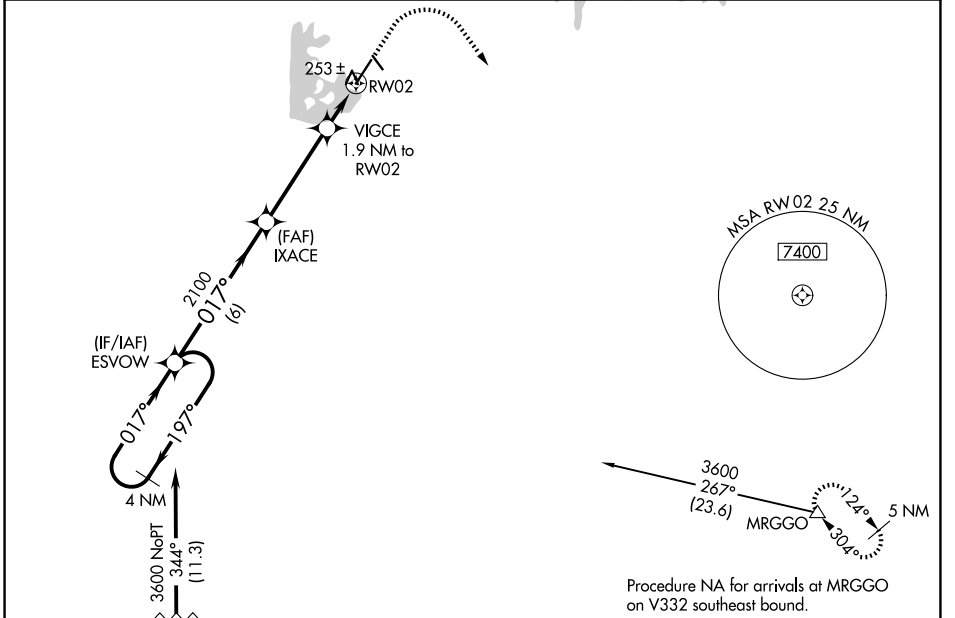

WAAS CH 49026 W02A	APP CRS 017°	Rwy Ldg TDZE Apt Elev	6020 182 194
--	------------------------	-----------------------------	---

RNAV (GPS) RWY 2

OROVILLE MUNI (OVE)

▽ For uncompensated Baro-VNAV systems, LNAV/VNAV NA below -2°C (29°F) or above 54°C (130°F). Circling NA northeast of Rwy 13-31. DME/DME RNP-0.3 NA.

MISSED APPROACH: Climb to 650 then climbing right turn to 6000 direct MRGGO and hold, continue climb-in-hold to 6000.

ASOS 121.425	NORCAL APP CON 125.4 259.1	UNICOM 122.8(CTAF) ①
------------------------	--------------------------------------	---------------------------------------

SW-2, 14 MAY 2026 to 11 JUN 2026

SW-2, 14 MAY 2026 to 11 JUN 2026

Procedure NA for arrivals at YUBBA on V23 southbound.

CATEGORY	A	B	C	D
LPV DA		432-7/8	250 (300-7/8)	
LNAV/VNAV DA		432-7/8	250 (300-7/8)	
LNAV MDA		520-1	338 (400-1)	
CIRCLING	580-1 386 (400-1)	660-1 466 (500-1)	660-1½ 466 (500-1½)	780-2 586 (600-2)