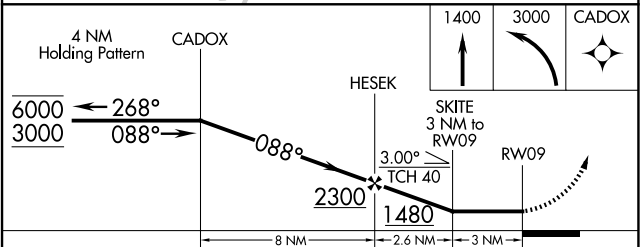

APP CRS	Rwy Ldg	N/A
088°	TDZE	N/A
	Apt Elev	496

RNAV (GPS)-A

SKY KING (3I3)

RNP APCH.	Procedure NA at night. Use Terre Haute altimeter setting; when not received, use Paris altimeter setting and increase all MDA 40 feet.	MISSED APPROACH: Climb to 1400 then climbing left turn to 3000 direct CADOX and hold.
-----------	--	---

HULMAN APP CON 125.45 339.8	UNICOM 122.8 (CTAF) 0
---------------------------------------	---------------------------------

CATEGORY	A	B	C	D
CIRCLING	1000-1 504 (600-1)	1340-1¼ 844 (900-1¼)	NA	