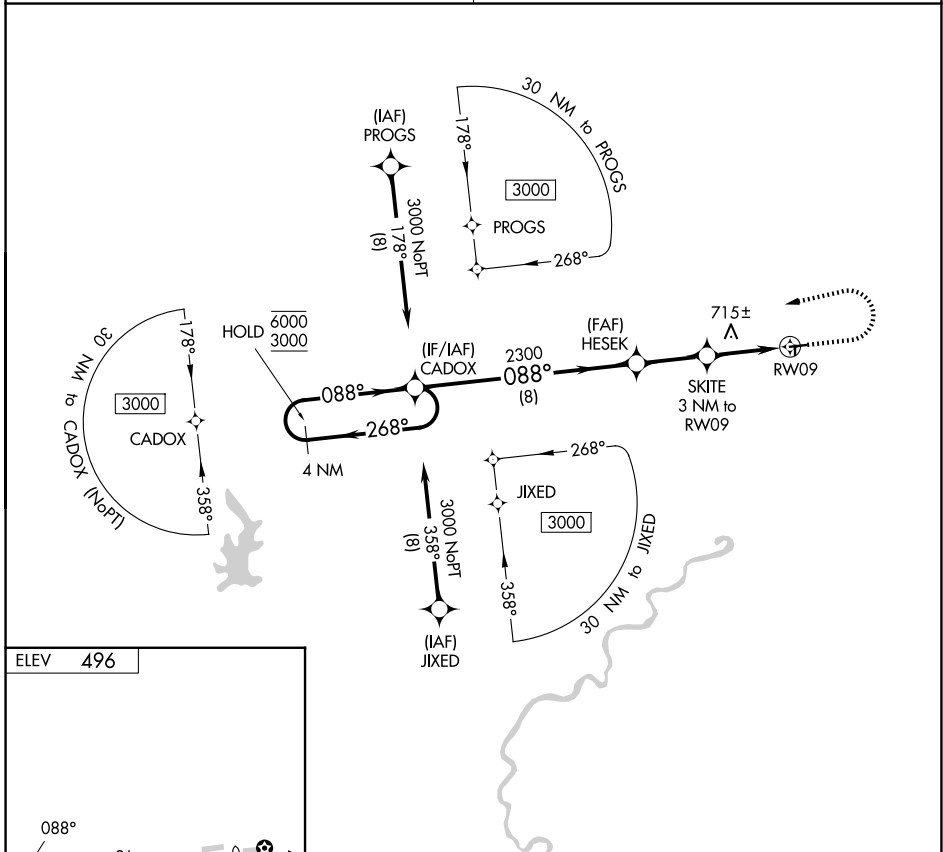

APP CRS	Rwy Ldg	N/A
088°	TDZE	N/A
	Apt Elev	496

RNAV (GPS)-A

SKY KING (3I3)

RNP APCH.	Procedure NA at night. Use Terre Haute altimeter setting; when not received, use Paris altimeter setting and increase all MDA 40 feet.	MISSED APPROACH: Climb to 1400 then climbing left turn to 3000 direct CADOX and hold.
-----------	--	---

HULMAN APP CON 125.45 339.8	UNICOM 122.8 (CTAF) 0
---------------------------------------	---------------------------------

CATEGORY	A	B	C	D
CIRCLING	1000-1 504 (600-1)	1340-1¼ 844 (900-1¼)	NA	