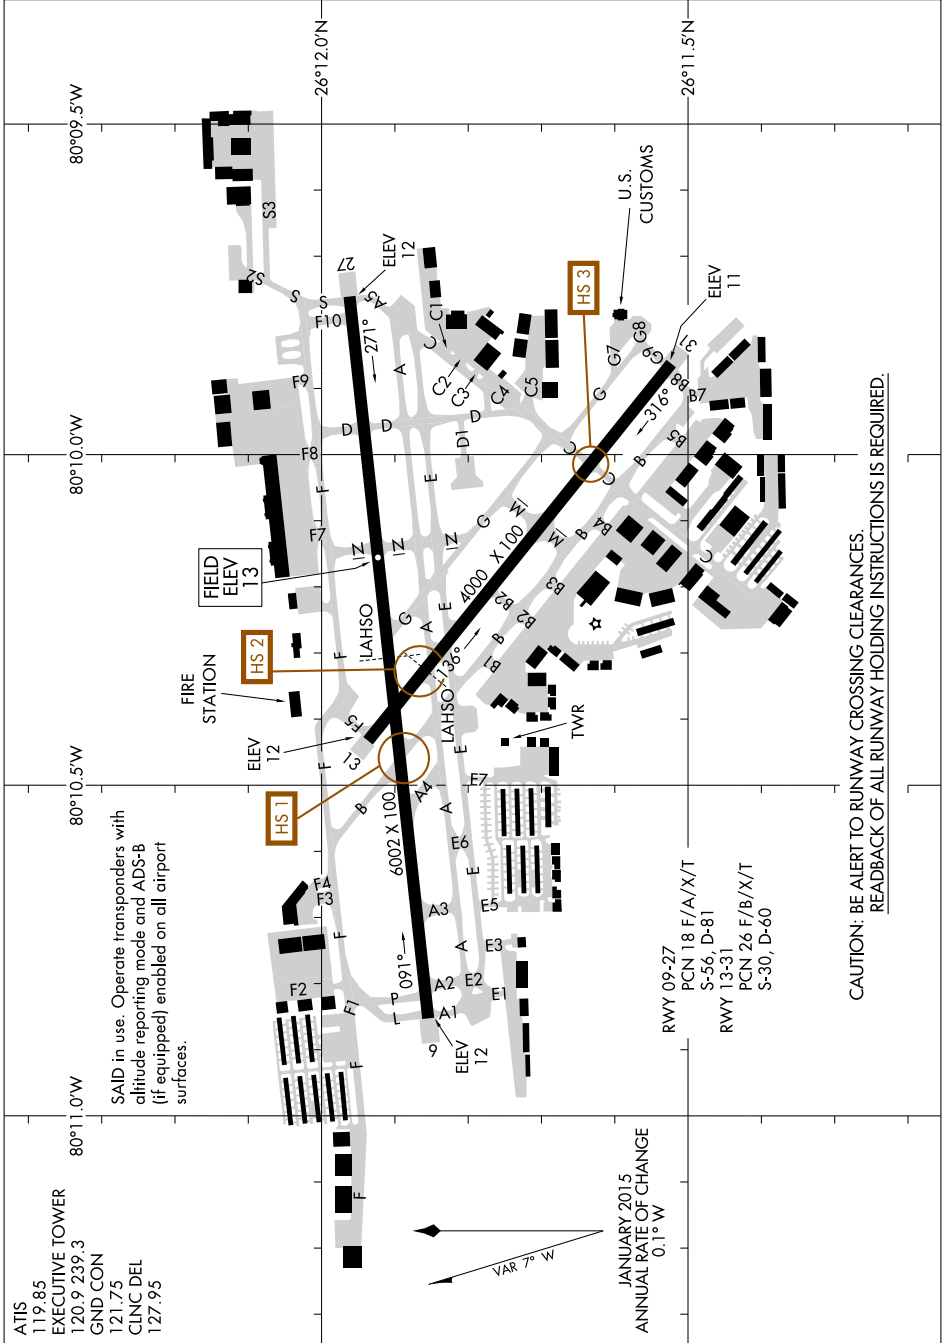

AIRPORT DIAGRAM

AL-5942 (FAA)

FORT LAUDERDALE EXEC (F'X'E)
FORT LAUDERDALE, FLORIDA

SE-3, 14 MAY 2026 to 11 JUN 2026

SE-3, 14 MAY 2026 to 11 JUN 2026

AIRPORT DIAGRAM

FORT LAUDERDALE, FLORIDA
FORT LAUDERDALE EXEC (F'X'E)