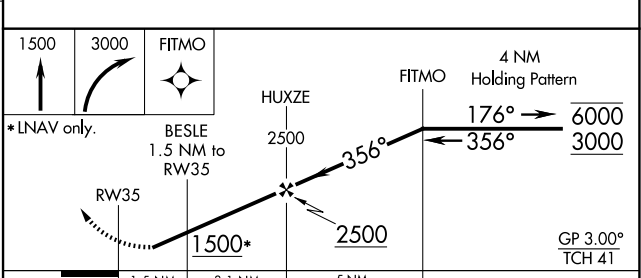

WAAS CH 90438 W35A	APP CRS 356°	Rwy Ldg TDZE Apt Elev	4200 1000 1003
--	------------------------	-----------------------------	---

RNAV (GPS) RWY 35

KICKAPOO DOWNTOWN (CWC)

RNP APCH.		MISSED APPROACH: Climb to 1500 then climbing right turn to 3000 direct FITMO and hold.	
AWOS-3 119.625	SHEPPARD APP CON ★ 120.4 269.025	CLNC DEL 121.2	UNICOM 122.7 (CTAF) 0

SC-2, 14 MAY 2026 to 11 JUN 2026

SC-2, 14 MAY 2026 to 11 JUN 2026

ELEV 1003	TDZE 1000
-----------	-----------

CATEGORY	A	B	C	D
LNAV/VNAV DA	1284-1	284 (300-1)		NA
LPV DA	1299-7/8	299 (300-7/8)		NA
LNAV MDA	1380-1	380 (400-1)		NA
CIRCLING	1440-1 437 (500-1)	1480-1 477 (500-1)	1720-2 717 (800-2)	NA