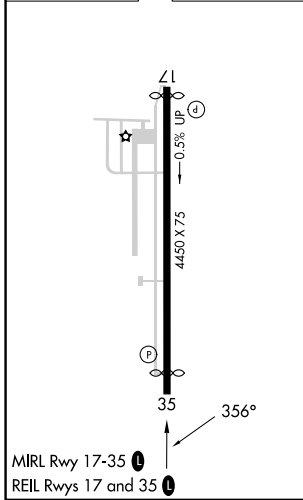

WAAS CH 90438 W35A	APP CRS 356°	Rwy Ldg TDZE Apt Elev	4200 1000 1003
--	------------------------	-----------------------------	---

RNAV (GPS) RWY 35

KICKAPOO DOWNTOWN (CWC)

RNP APCH.		MISSED APPROACH: Climb to 1500 then climbing right turn to 3000 direct FITMO and hold.	
AWOS-3 119.625	SHEPPARD APP CON ★ 120.4 269.025	CLNC DEL 121.2	UNICOM 122.7 (CTAF) 0

SC-2, 14 MAY 2026 to 11 JUN 2026

SC-2, 14 MAY 2026 to 11 JUN 2026

ELEV 1003	TDZE 1000
-----------	-----------

CATEGORY	A	B	C	D
LNAV/VNAV DA	1284-1	284 (300-1)		NA
LPV DA	1299-7/8	299 (300-7/8)		NA
LNAV MDA	1380-1	380 (400-1)		NA
CIRCLING	1440-1 437 (500-1)	1480-1 477 (500-1)	1720-2 717 (800-2)	NA