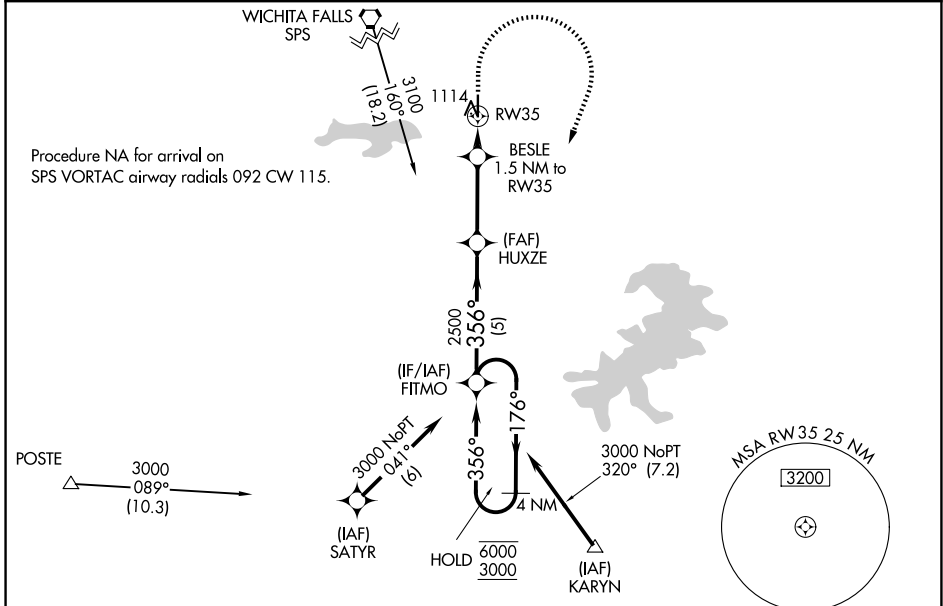

WAAS CH 90438 W35A	APP CRS 356°	Rwy Ldg TDZE Apt Elev	4200 1000 1003
--	------------------------	-----------------------------	---

RNAV (GPS) RWY 35

KICKAPOO DOWNTOWN (CWC)

RNP APCH.		MISSED APPROACH: Climb to 1500 then climbing right turn to 3000 direct FITMO and hold.	
AWOS-3 119.625	SHEPPARD APP CON ★ 120.4 269.025	CLNC DEL 121.2	UNICOM 122.7 (CTAF) 0

SC-2, 14 MAY 2026 to 11 JUN 2026

SC-2, 14 MAY 2026 to 11 JUN 2026

ELEV 1003	TDZE 1000
-----------	-----------

CATEGORY	A	B	C	D
LNAV/VNAV DA	1284-1	284 (300-1)		NA
LPV DA	1299-7/8	299 (300-7/8)		NA
LNAV MDA	1380-1	380 (400-1)		NA
CIRCLING	1440-1 437 (500-1)	1480-1 477 (500-1)	1720-2 717 (800-2)	NA