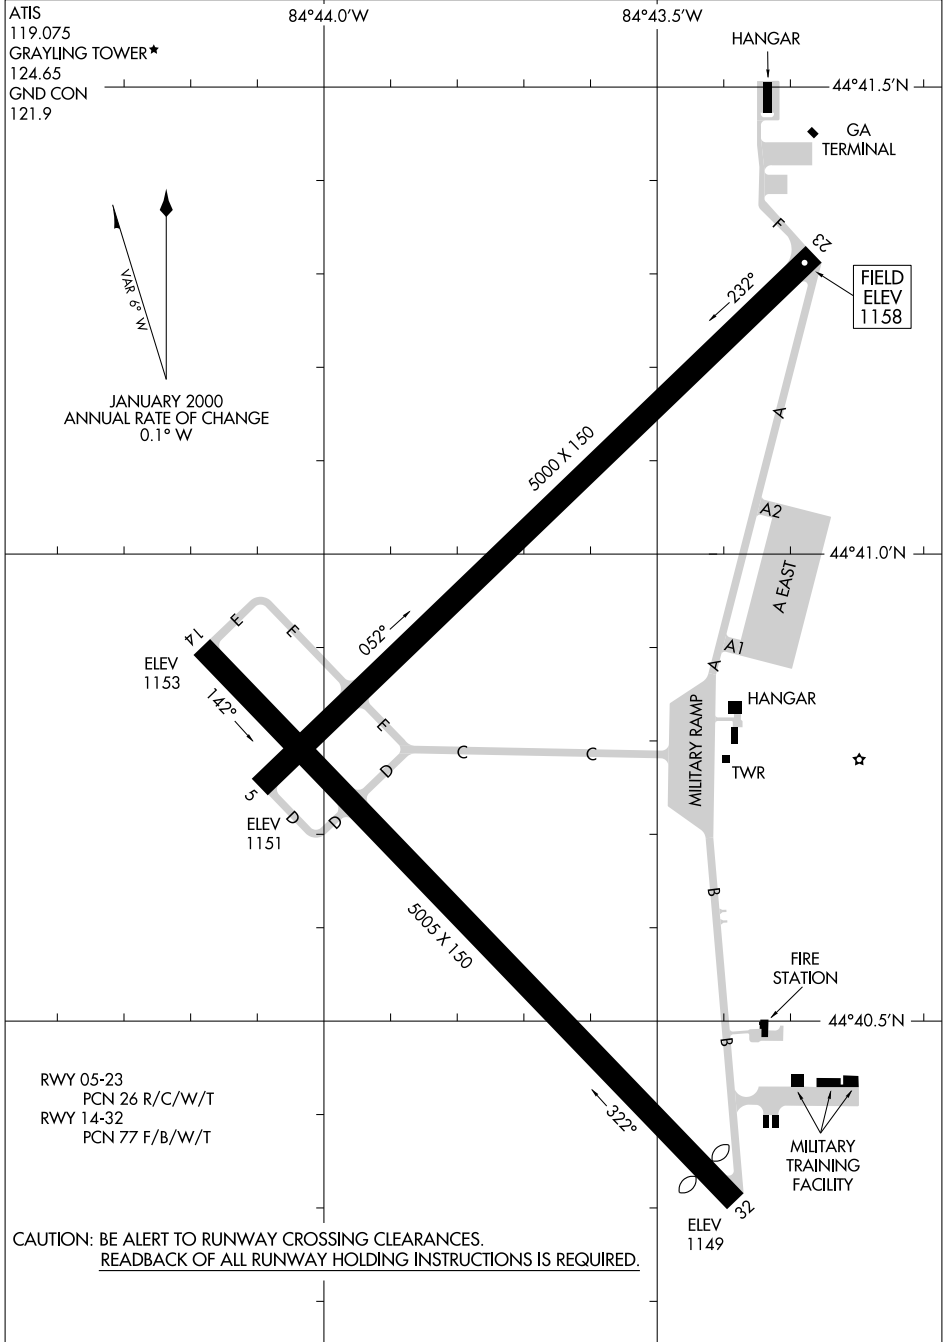

26134

AIRPORT DIAGRAM

AL-5957 (FAA)

GRAYLING AAF (GOV)
GRAYLING, MICHIGAN

EC-1, 14 MAY 2026 to 11 JUN 2026

EC-1, 14 MAY 2026 to 11 JUN 2026

AIRPORT DIAGRAM

26134