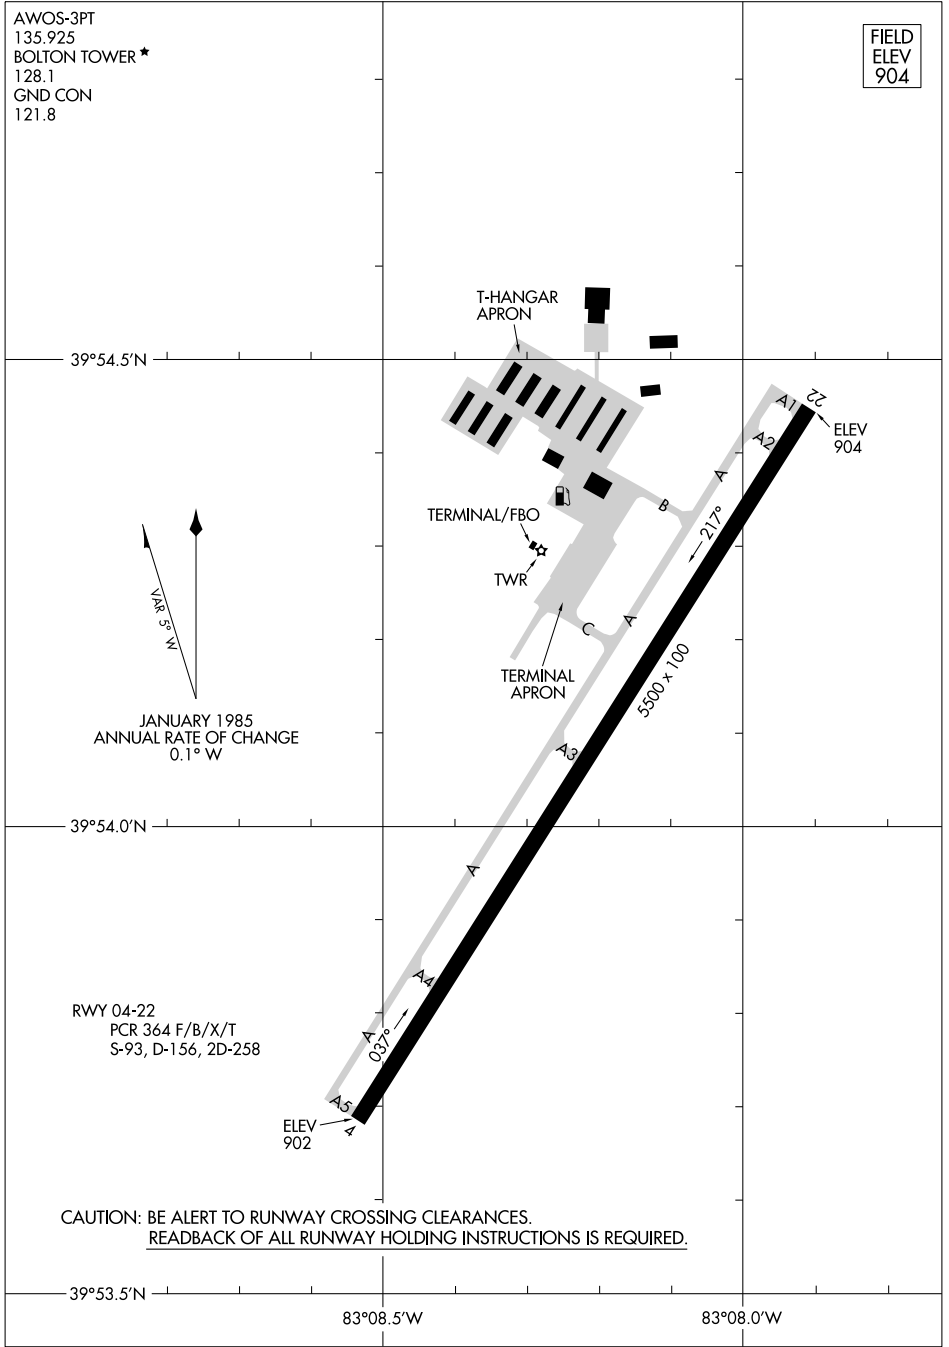

26134

AIRPORT DIAGRAM

AL-5958 (FAA)

BOLTON FLD (TZR)
COLUMBUS, OHIO

AWOS-3PT
135.925
BOLTON TOWER ★
128.1
GND CON
121.8

FIELD
ELEV
904

EC-2, 14 MAY 2026 to 11 JUN 2026

EC-2, 14 MAY 2026 to 11 JUN 2026

39°54.5'N

39°54.0'N

39°53.5'N

83°08.5'W

83°08.0'W

AIRPORT DIAGRAM

26134

COLUMBUS, OHIO
BOLTON FLD (TZR)