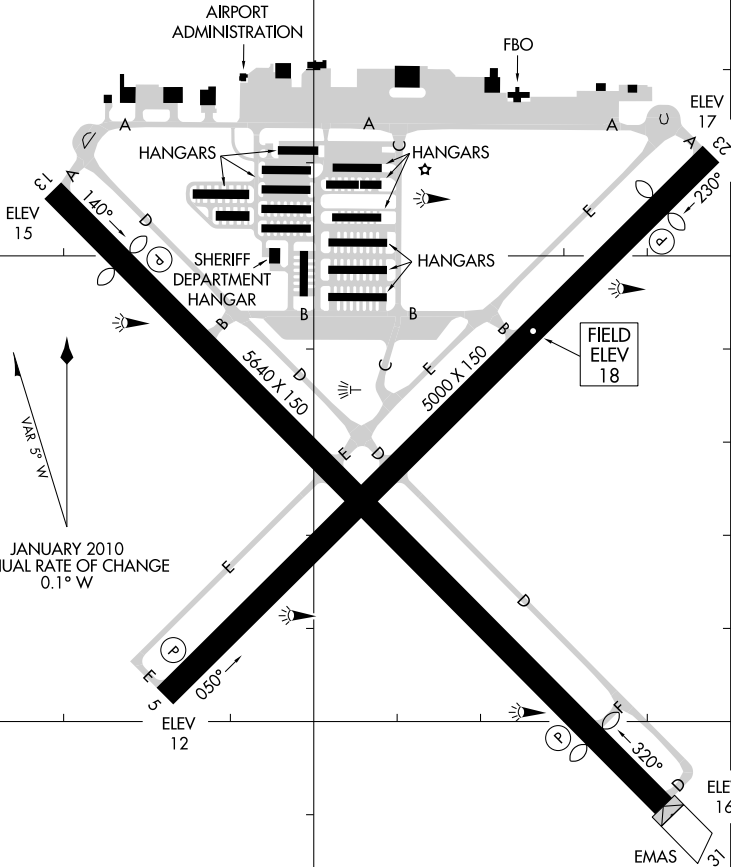

26134

AIRPORT DIAGRAM

AL-5960 (FAA)

VENICE MUNI (VNC)
VENICE, FLORIDA

AWOS-3
119.275
CLNC DEL
118.075
CTAF/UNICOM
122.725

SE-3, 14 MAY 2026 to 11 JUN 2026

SE-3, 14 MAY 2026 to 11 JUN 2026

JANUARY 2010
ANNUAL RATE OF CHANGE
0.1° W

MIRL Rwys 5-23 and 13-31
REIL Rwy 31
REIL Rwys 5, 23 and 13

RWYS 05-23, 13-31
PCN 26 F/A/X/T
S-75, D-108

82°26.5'W

82°26.0'W

AIRPORT DIAGRAM

26134

VENICE, FLORIDA
VENICE MUNI (VNC)