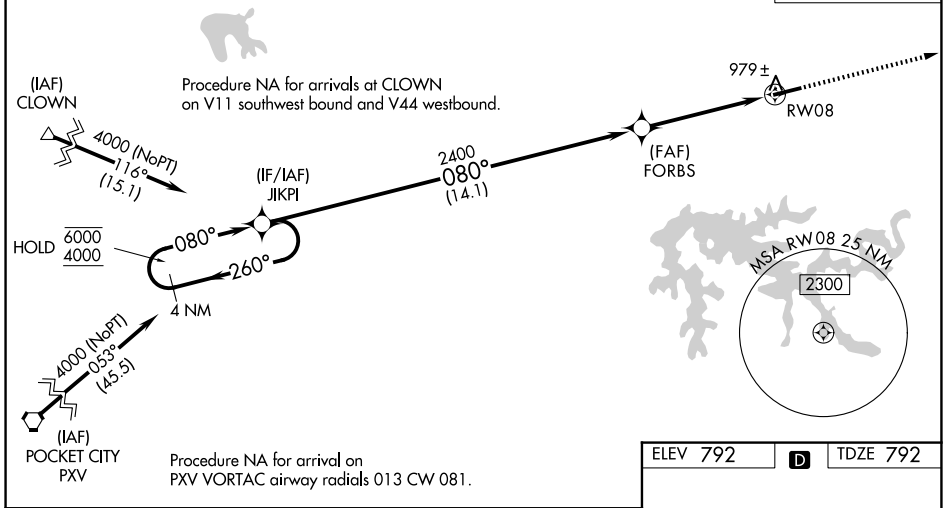

WAAS CH 61320 W08A	APP CRS 080°	Rwy Ldg 5309 TDZE 792 Apt Elev 792
--	------------------------	---

RNAV (GPS) RWY 8

FRENCH LICK MUNI (F.R.H)

RNP APCH.	MISSED APPROACH: Climb to 4000 direct WITAM and hold.
-----------	---

AWOS-3 118.075	LOUISVILLE APP CON 123.675 327.0	UNICOM 122.8 (CTAF) 0
--------------------------	--	---------------------------------

EC-2, 14 MAY 2026 to 11 JUN 2026

EC-2, 14 MAY 2026 to 11 JUN 2026

ELEV 792	D	TDZE 792
----------	----------	----------

MIRL Rwy 8-26 0
REIL Rwy 8 and 26

CATEGORY	A	B	C	D
LPV DA		1057-7/8	265 (300-7/8)	
LNAV/VNAV DA		1162-1 1/4	370 (400-1 1/4)	
LNAV MDA	1240-1	448 (500-1)	1240-1 3/8	448 (500-1 3/8)
CIRCLING	1280-1	488 (500-1)	1480-2 688 (700-2)	1480-2 1/4 688 (700-2 1/4)