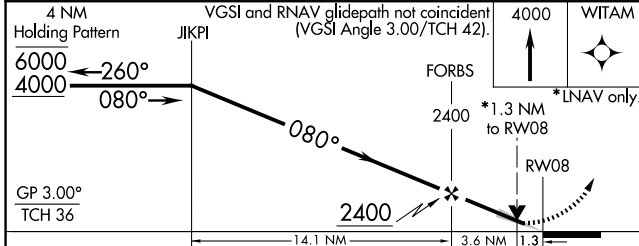

WAAS CH 61320 W08A	APP CRS 080°	Rwy Ldg 5309 TDZE 792 Apt Elev 792
--	------------------------	---

RNAV (GPS) RWY 8

FRENCH LICK MUNI (F.R.H)

RNP APCH.	MISSED APPROACH: Climb to 4000 direct WITAM and hold.
-----------	---

AWOS-3 118.075	LOUISVILLE APP CON 123.675 327.0	UNICOM 122.8 (CTAF) 0
--------------------------	--	---------------------------------

EC-2, 14 MAY 2026 to 11 JUN 2026

EC-2, 14 MAY 2026 to 11 JUN 2026

ELEV 792	D	TDZE 792
----------	----------	----------