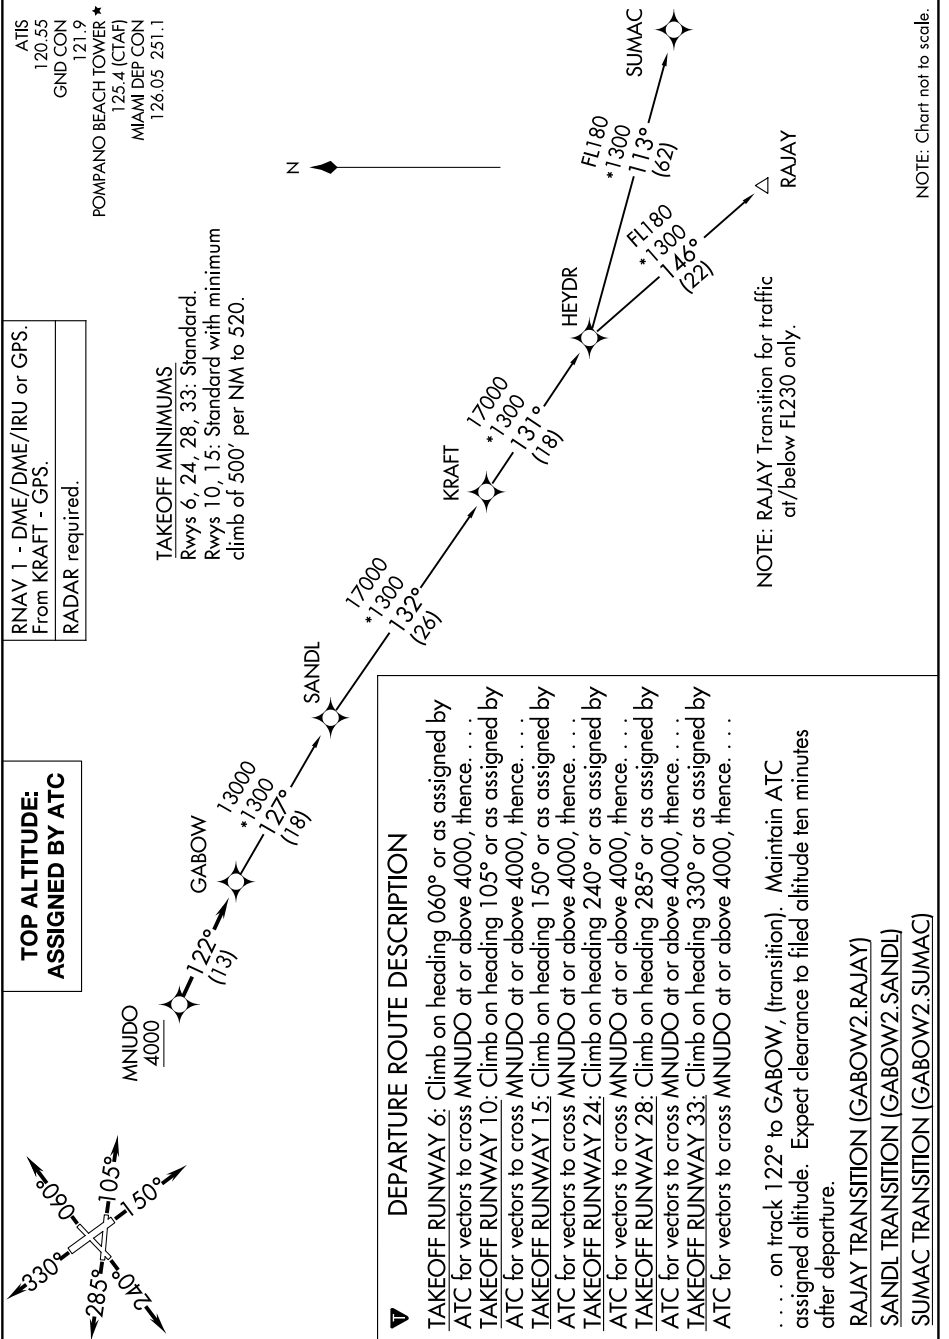

GABOW TWO DEPARTURE (RNAV)

SE-3, 14 MAY 2026 to 11 JUN 2026

NOTE: Chart not to scale.

SE-3, 14 MAY 2026 to 11 JUN 2026

GABOW TWO DEPARTURE (RNAV)