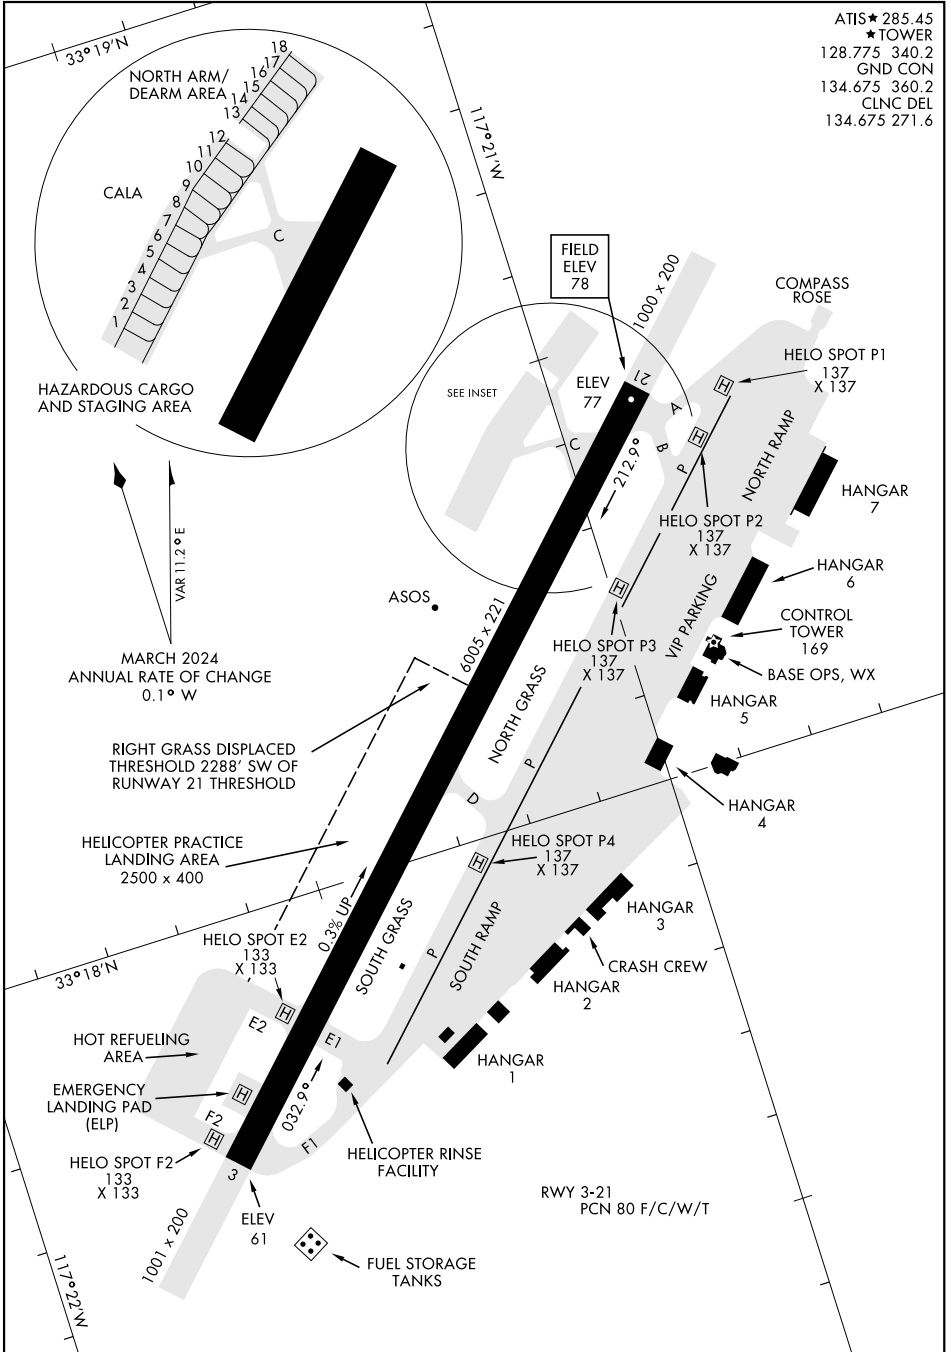

AIRPORT DIAGRAM

[USN]

- ATIS ★ 285.45
- ★ TOWER
- 128.775 340.2
- GND CON
- 134.675 360.2
- CLNC DEL
- 134.675 271.6

SW-3, 14 MAY 2026 to 11 JUN 2026

SW-3, 14 MAY 2026 to 11 JUN 2026

AIRPORT DIAGRAM