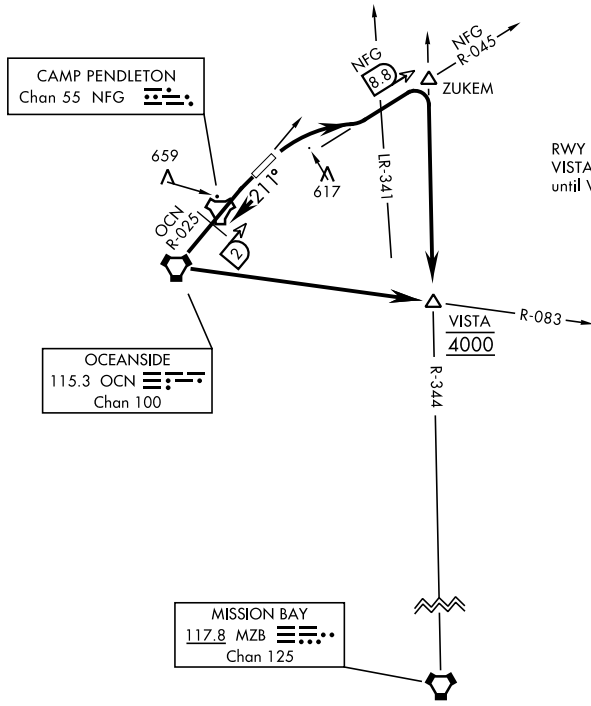

BULLDOG THREE DEPARTURE (OBSTACLE) (BLDG 3.VISTA) CAMP PENDLETON MCAS (MUNN FLD) (KNFG) OCEANSIDE, CALIFORNIA

[USN]

Rwy	Knots	60	120	180	240	300	360
3 (C)	V/V(fpm)	486	972	1458	1944	2430	2916
21 (B)	V/V(fpm)	442	884	1326	1768	2210	2652

ATIS ★285.45
 CLNC DEL 134.675 271.6
 GND CON 134.675 360.2
 TOWER ★ 128.775 340.2
 SOCAL DEP CON 127.3 323.0

Minimum Climb Rate

(C) to 800

(B) to 1300

NOT FOR CIVIL USE

RWY 3: RNAV required ZUKEM to VISTA. Do not exceed 240 KIAS until VISTA.

SW-3, 14 MAY 2026 to 11 JUN 2026

SW-3, 14 MAY 2026 to 11 JUN 2026

DEPARTURE ROUTE DESCRIPTION

TAKEOFF RWY 3: Climbing right turn to intercept NFG TACAN R-045 to ZUKEM then right turn direct VISTA. Cross VISTA at 4000 or assigned altitude.

TAKEOFF RWY 21: Climb on heading 211° to intercept OCN VORTAC R-025 then direct OCN then left turn to intercept OCN R-083 direct VISTA. Cross VISTA at 4000 or assigned altitude.