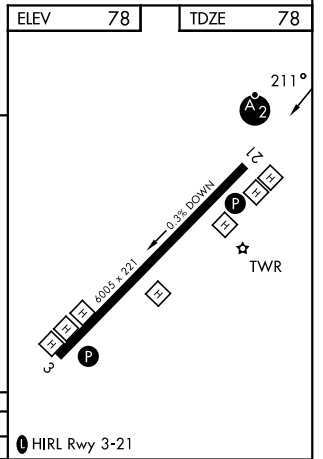

OCEANSIDE, CALIFORNIA

COPTER TACAN RWY 21

TACAN NFG Chan 55	APCH CRS 211°	Rwy ldg TDZE Arpt Elev 6005 78 78
----------------------	------------------	--

[USN] CAMP PENDLETON MCAS (MUNN FLD) (KNFG)

* When ALS inop, increase CAT A increase vis to 1 1/4 miles.		SALSF 	MISSED APPROACH: Climb to 2200 direct NFG TACAN then direct AMFIB and hold.	
ATIS ★ 285.45	APP CON 127.3 323.0	TOWER ★ 128.775 340.2	GND CON 134.675 360.2	ASR/ PAR

CAUTION: FAC 5' from rwy cntrn at 3000 from thld.

SW-3, 14 MAY 2026 to 11 JUN 2026

SW-3, 14 MAY 2026 to 11 JUN 2026

ELEV	78	TDZE	78
------	----	------	----

EMERG SAFE ALT 100 NM 13,700

CATEGORY	COPTER		
H-21*	960-1	882	(900-1)