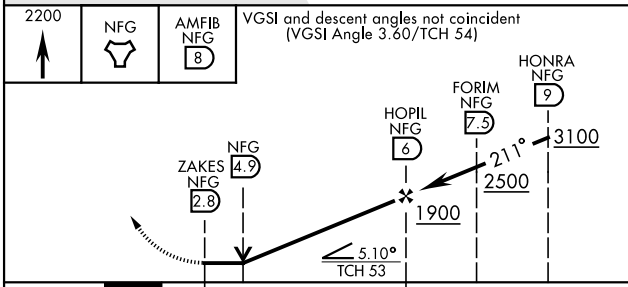

OCEANSIDE, CALIFORNIA

COPTER TACAN RWY 21

TACAN NFG Chan 55	APCH CRS 211°	Rwy ldg TDZE Arpt Elev 6005 78 78
----------------------	------------------	--

[USN] CAMP PENDLETON MCAS (MUNN FLD) (KNFG)

* When ALS inop, increase CAT A increase vis to 1 1/4 miles.		SALSF 	MISSED APPROACH: Climb to 2200 direct NFG TACAN then direct AMFIB and hold.	
ATIS ★ 285.45	APP CON 127.3 323.0	TOWER ★ 128.775 340.2	GND CON 134.675 360.2	ASR/ PAR

CAUTION: FAC 5' from rwy cntrn at 3000 from thld.

SW-3, 14 MAY 2026 to 11 JUN 2026

SW-3, 14 MAY 2026 to 11 JUN 2026

ELEV	78	TDZE	78
------	----	------	----

EMERG SAFE ALT 100 NM 13,700

CATEGORY	COPTER		
H-21*	960-1	882	(900-1)