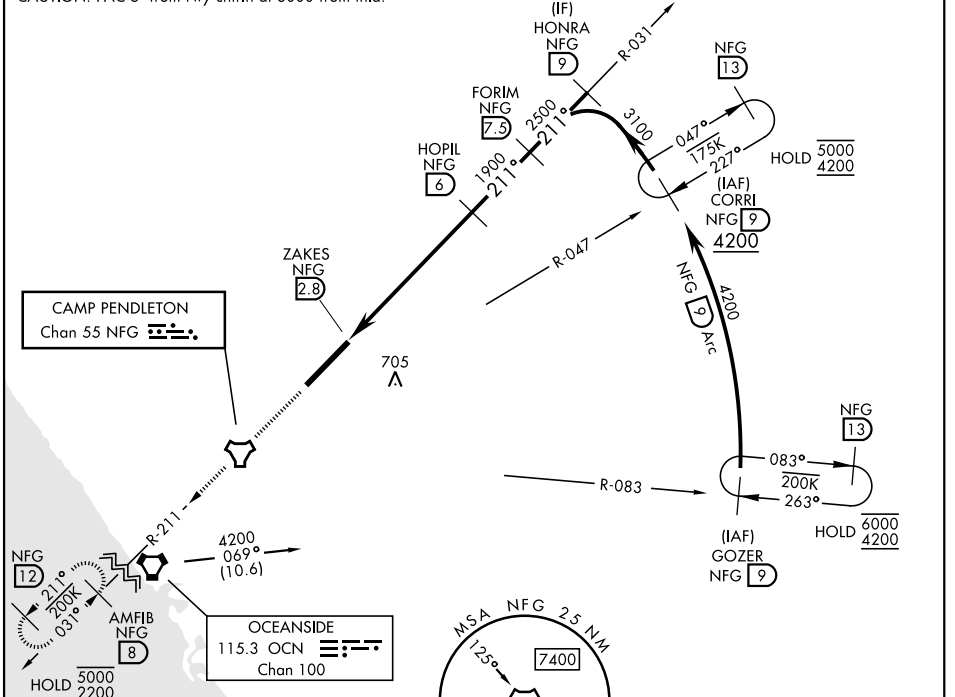

OCEANSIDE, CALIFORNIA

COPTER TACAN RWY 21

TACAN NFG Chan 55	APCH CRS 211°	Rwy ldg TDZE Arpt Elev 6005 78 78
----------------------	------------------	--

[USN] CAMP PENDLETON MCAS (MUNN FLD) (KNFG)

* When ALS inop, increase CAT A increase vis to 1 1/4 miles.		SALSF 	MISSED APPROACH: Climb to 2200 direct NFG TACAN then direct AMFIB and hold.	
ATIS ★ 285.45	APP CON 127.3 323.0	TOWER ★ 128.775 340.2	GND CON 134.675 360.2	ASR/ PAR

CAUTION: FAC 5' from rwy cntrn at 3000 from thld.

SW-3, 14 MAY 2026 to 11 JUN 2026

SW-3, 14 MAY 2026 to 11 JUN 2026

ELEV	78	TDZE	78
------	----	------	----

EMERG SAFE ALT 100 NM 13,700

CATEGORY	COPTER		
H-21*	960-1	882	(900-1)

HIRL Rwy 3-21

OCEANSIDE, CALIFORNIA 33°18'N-117°21'W CAMP PENDLETON MCAS (MUNN FLD) (KNFG)

Amtd 7 14MAY26

COPTER TACAN RWY 21