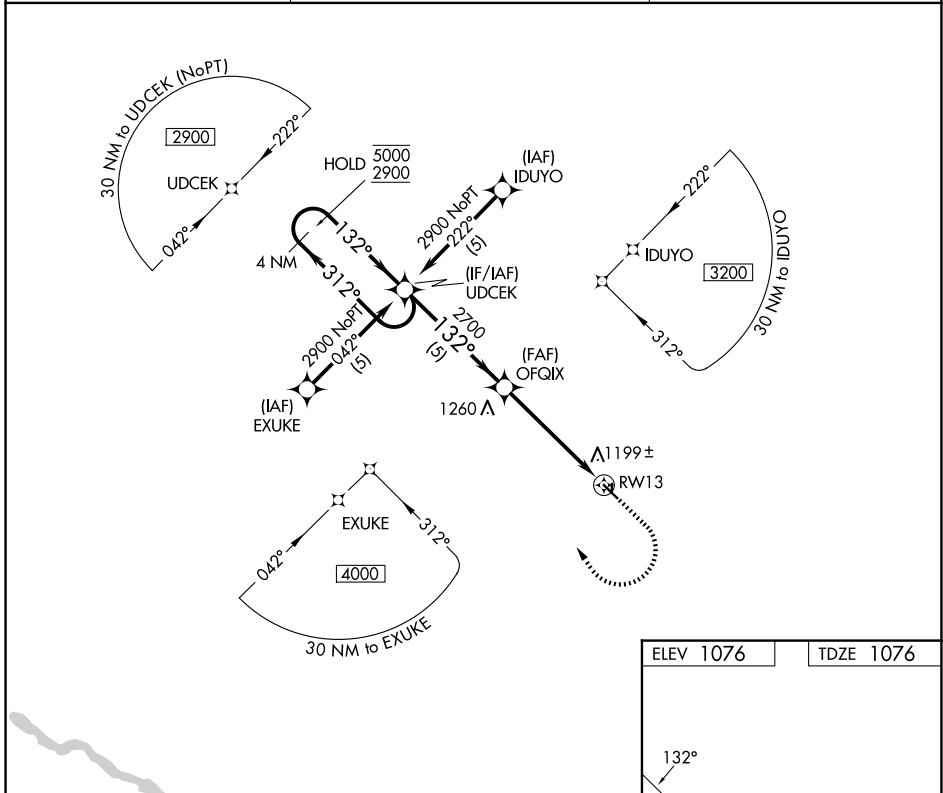

RNAV (GPS) RWY 13

OELWEIN MUNI (OLZ)

| | | |
|-------------|----------|-------------|
| APP CRS | Rwy Ldg | 4000 |
| 132° | TDZE | 1076 |
| | Apt Elev | 1076 |

| | |
|--|--|
| RNP APCH. | MISSED APPROACH: Climb to 2000 then climbing right turn to 2900 direct UDCEK and hold. |
| <p>▼ Circling NA to Rwys 18 and 36.</p> <p>▲ Rwy 13 helicopter visibility reduction below ¾ SM NA.</p> | |

| | | |
|--------------------------|---|---------------------------------|
| AWOS-3 119.675 | DES MOINES APP CON * 118.9 251.15 | UNICOM 122.8 (CTAF) 0 |
|--------------------------|---|---------------------------------|

NC-3, 14 MAY 2026 to 11 JUN 2026

NC-3, 14 MAY 2026 to 11 JUN 2026