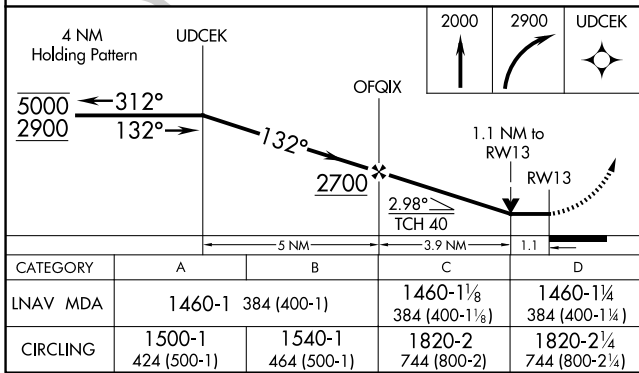

RNAV (GPS) RWY 13

OELWEIN MUNI (OLZ)

APP CRS	Rwy Ldg	4000
132°	TDZE	1076
	Apt Elev	1076

RNP APCH.	MISSED APPROACH: Climb to 2000 then climbing right turn to 2900 direct UDCEK and hold.
▼ Circling NA to Rwys 18 and 36. ▲ Rwy 13 helicopter visibility reduction below ¾ SM NA.	

AWOS-3 119.675	DES MOINES APP CON * 118.9 251.15	UNICOM 122.8 (CTAF) 0

NC-3, 14 MAY 2026 to 11 JUN 2026

NC-3, 14 MAY 2026 to 11 JUN 2026