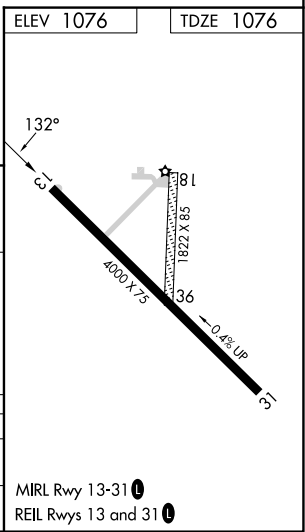

RNAV (GPS) RWY 13

OELWEIN MUNI (OLZ)

APP CRS	Rwy Ldg	4000
132°	TDZE	1076
	Apt Elev	1076

RNP APCH.	MISSED APPROACH: Climb to 2000 then climbing right turn to 2900 direct UDCEK and hold.
▼ Circling NA to Rwys 18 and 36. ▲ Rwy 13 helicopter visibility reduction below ¾ SM NA.	

AWOS-3 119.675	DES MOINES APP CON * 118.9 251.15	UNICOM 122.8 (CTAF) 0

NC-3, 14 MAY 2026 to 11 JUN 2026

NC-3, 14 MAY 2026 to 11 JUN 2026