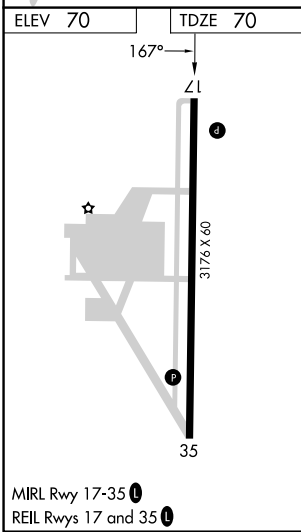

APP CRS 167°	Rwy Idg 3176
	TDZE 70
	Apt Elev 70

RNAV (GPS) RWY 17

UNIVERSITY (EDU)

RNP APCH - GPS.	MISSED APPROACH: Climbing right turn to 2000 direct CODRU and hold.
▼ Rwy 17 helicopter visibility reduction below 1 SM NA. ▲ Procedure NA at night.	

AWOS-3 119.025	TRAVIS APP CON 126.6 281.45	UNICOM 123.075 (CTAF) 0

2000	CODRU	Visual Segment - Obstacles.		
CATEGORY	A	B	C	D
LNAV MDA	520-1	450 (500-1)	NA	

SW-2, 14 MAY 2026 to 11 JUN 2026

SW-2, 14 MAY 2026 to 11 JUN 2026