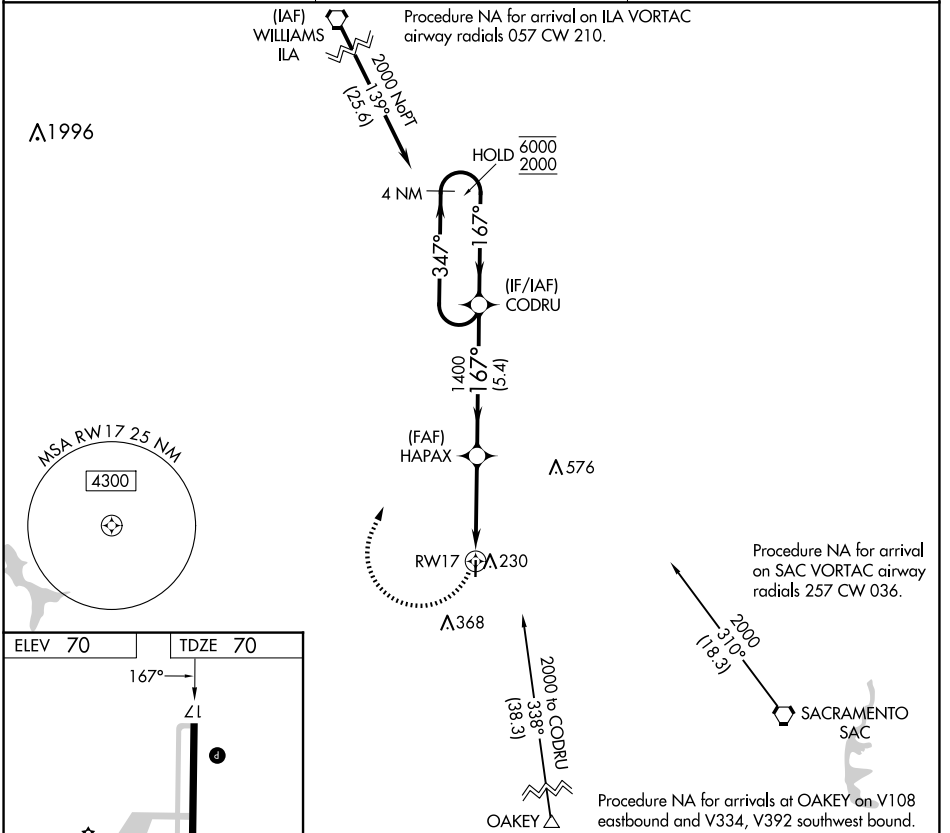

APP CRS 167°	Rwy Idg 3176
	TDZE 70
	Apt Elev 70

RNAV (GPS) RWY 17

UNIVERSITY (EDU)

RNP APCH - GPS.	MISSED APPROACH: Climbing right turn to 2000 direct CODRU and hold.
<p>▼ Rwy 17 helicopter visibility reduction below 1 SM NA. ▲ Procedure NA at night.</p>	

AWOS-3 119.025	TRAVIS APP CON 126.6 281.45	UNICOM 123.075 (CTAF) 0
--------------------------	---------------------------------------	-----------------------------------

2000	CODRU	Visual Segment - Obstacles.		
CATEGORY	A	B	C	D
LNAV MDA	520-1	450 (500-1)	NA	

SW-2, 14 MAY 2026 to 11 JUN 2026

SW-2, 14 MAY 2026 to 11 JUN 2026