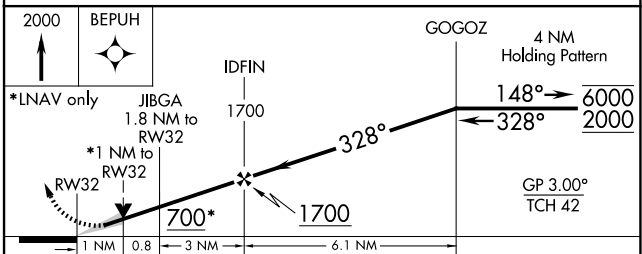

WAAS CH 58114 W32A	APP CRS 328°	Rwy Idg TDZE Apt Elev	5004 99 100
--	------------------------	-----------------------------	--

RNAV (GPS) RWY 32

WHARTON RGNL (A.R.M)

RNP APCH.

▼ For uncompensated Baro-VNAV systems, LNAV/VNAV NA below -15°C or above 54°C.

MISSED APPROACH: Climb to 2000 direct BEPUH and hold.

AWOS-3 118.475	HOUSTON CENTER 128.6 360.8	UNICOM 122.7 (CTAF)
--------------------------	--------------------------------------	-------------------------------