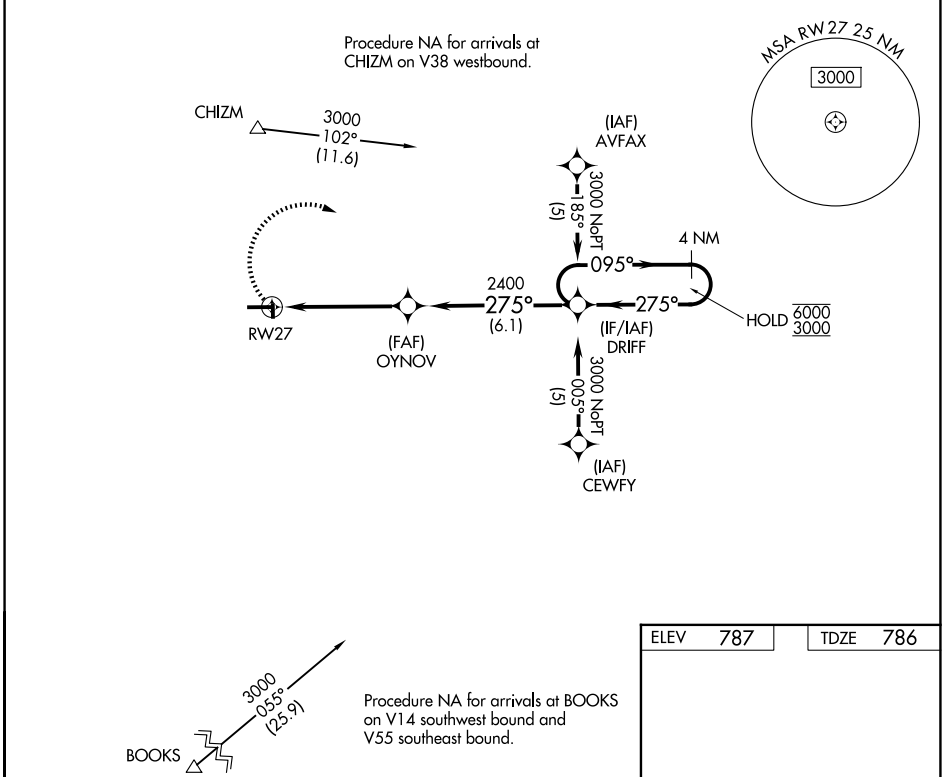

APP CRS 275°	Rwy Ldg TDZE Apt Elev	5005 786 787
------------------------	-----------------------------	---

RNAV (GPS) RWY 27

VAN WERT COUNTY (VNW)

RNP APCH - GPS.		MISSED APPROACH: Climbing right turn to 3000 direct DRIF and hold.
<p>▼ Circling NA to Rwy 18 and 36. Procedure NA at night. Rwy 27 helicopter visibility reduction below 1 SM NA.</p> <p>▲</p>		
AWOS-3 125.175	FORT WAYNE APP CON 127.2 284.6	UNICOM 123.0 (CTAF) 0

EC-2, 14 MAY 2026 to 11 JUN 2026

EC-2, 14 MAY 2026 to 11 JUN 2026

ELEV	787	TDZE	786
------	-----	------	-----

Procedure NA for arrivals at BOOKS on V14 southwest bound and V55 southeast bound.

CATEGORY	A	B	C	D
LNVA MDA	1280-1	494 (500-1)	1280-1 ³ / ₈ 494 (500-1 ³ / ₈)	1280-1 ¹ / ₂ 494 (500-1 ¹ / ₂)
CIRCLING	1340-1	553 (600-1)	1340-1 ¹ / ₂ 553 (600-1 ¹ / ₂)	1600-2 ³ / ₄ 813 (900-2 ³ / ₄)

MIRL Rwy 9-27 0
REIL Rwy 9 and 27 0