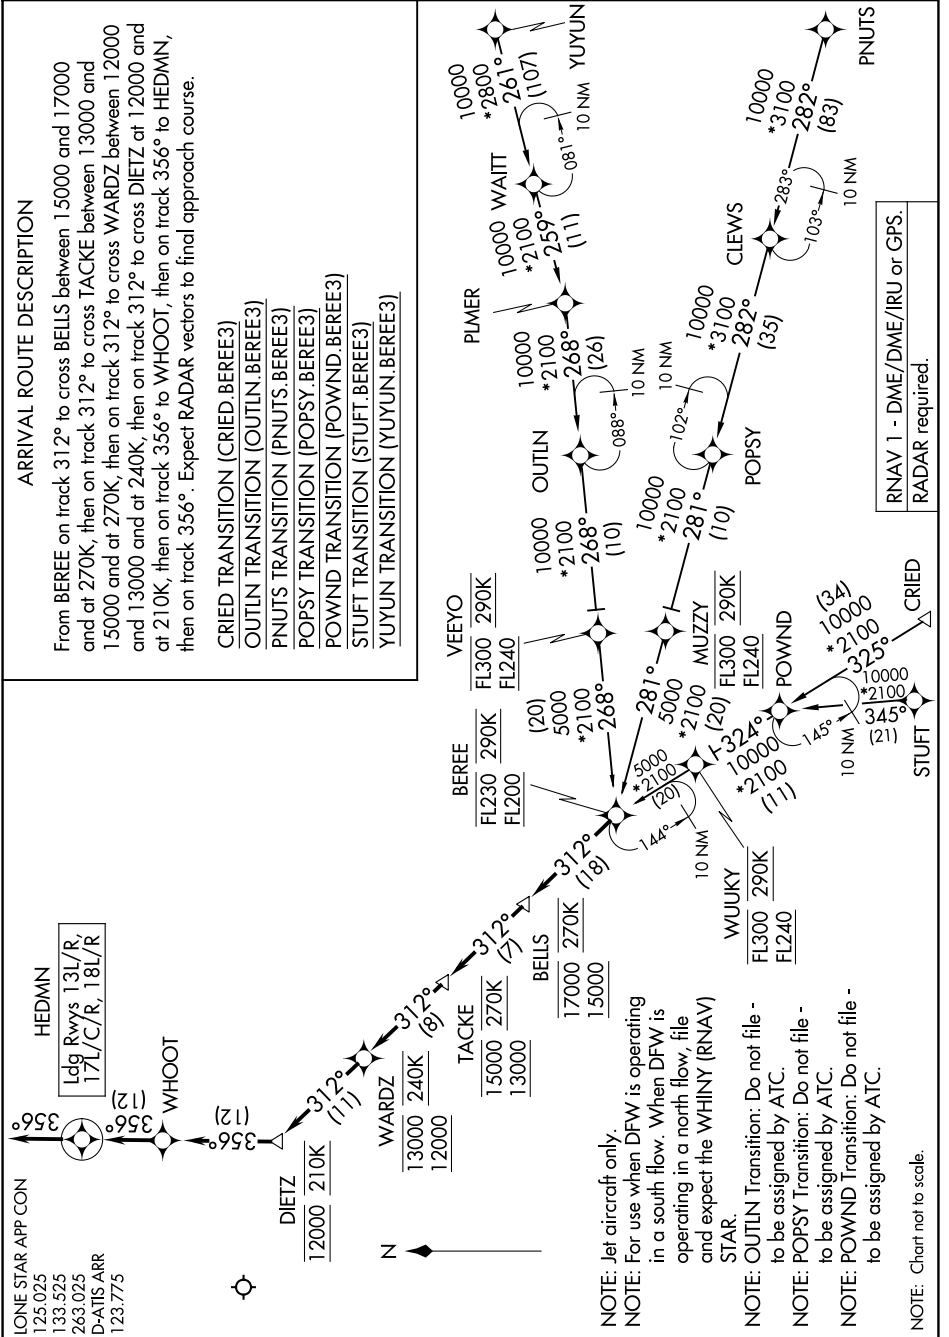

BEREE THREE ARRIVAL (RNAV)

AL-6039 (FAA)

DALLAS-FORT WORTH, TEXAS

SC-2, 14 MAY 2026 to 11 JUN 2026

SC-2, 14 MAY 2026 to 11 JUN 2026

BEREE THREE ARRIVAL (RNAV)

(BEREE.BEREE3) 11JUL24

DALLAS-FORT WORTH, TEXAS

DALLAS-FORT WORTH INTL (DFW)