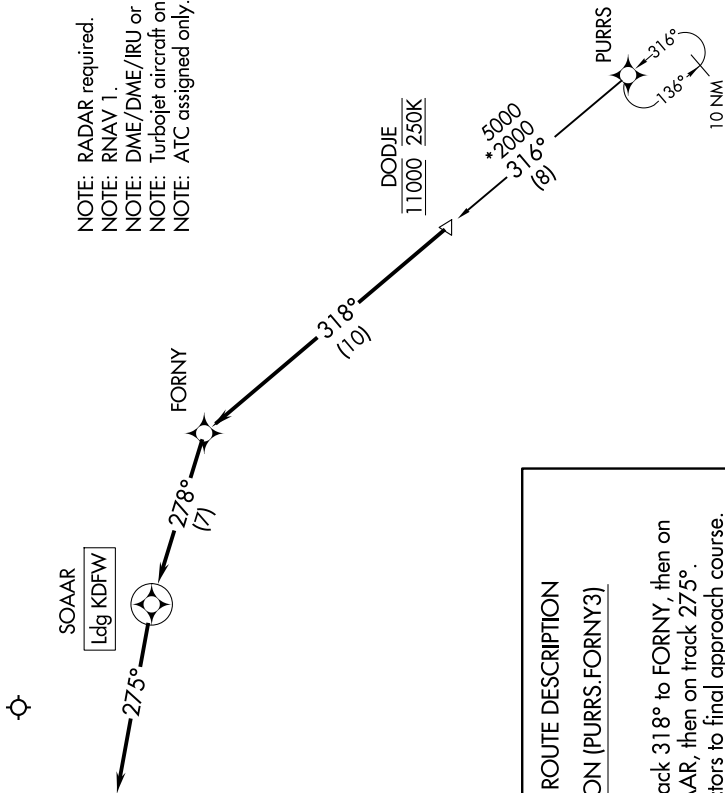

# FORNY THREE ARRIVAL (RNAV)

LONE STAR APP CON  
125.025 263.025  
D-ATIS ARR  
123.775

NOTE: RADAR required.  
NOTE: RNAV 1.  
NOTE: DME/DME/IRU or GPS required.  
NOTE: Turbojet aircraft only.  
NOTE: ATC assigned only.

### ARRIVAL ROUTE DESCRIPTION PURRS TRANSITION (PURRS.FORNY3)

From DODJE on track 318° to FORNY, then on track 278° to SOAAR, then on track 275°. Expect RADAR vectors to final approach course.

NOTE: Chart not to scale.