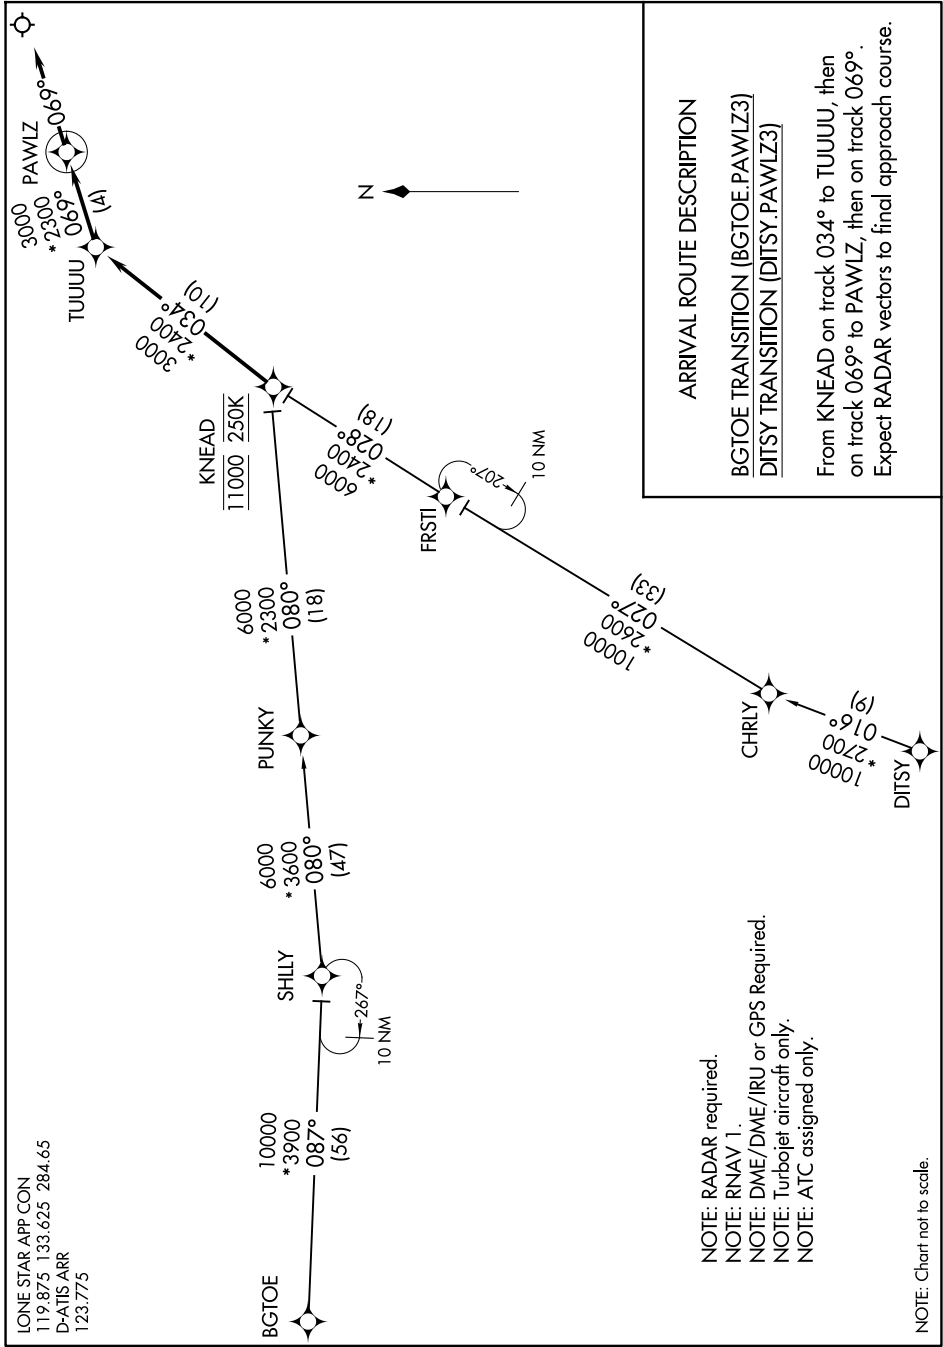

(KNEAD.PAWLZ3) 24305

# PAWLZ THREE ARRIVAL (RNAV)

AL-6039 (FAA)

DALLAS-FORT WORTH INTL (DFW)  
DALLAS-FORT WORTH, TEXAS

SC-2, 14 MAY 2026 to 11 JUN 2026

SC-2, 14 MAY 2026 to 11 JUN 2026

# PAWLZ THREE ARRIVAL (RNAV)

(KNEAD.PAWLZ3) 31MAR16

DALLAS-FORT WORTH, TEXAS  
DALLAS-FORT WORTH INTL (DFW)