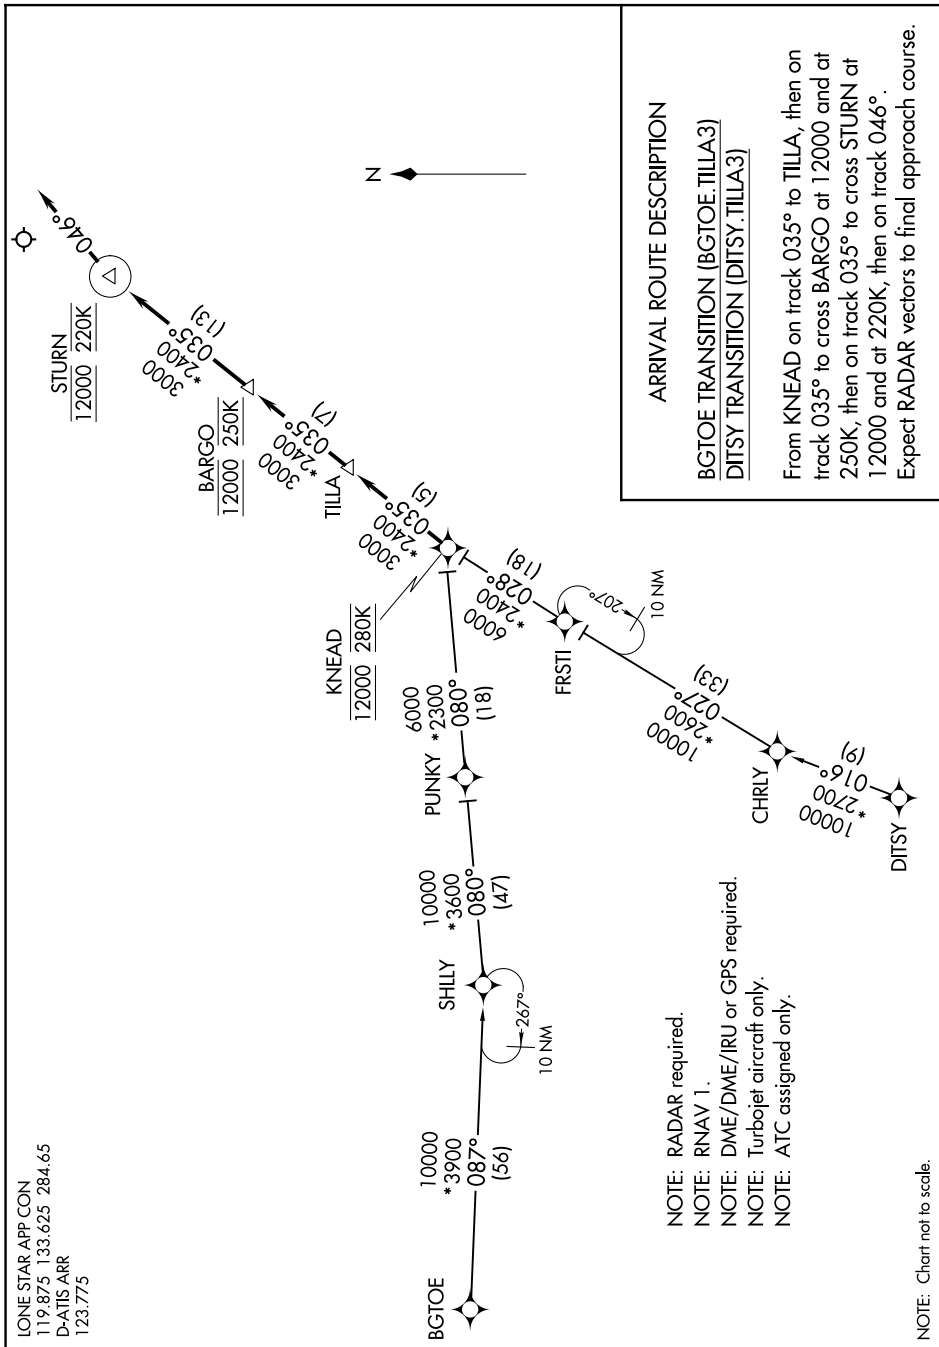

# TILLA THREE ARRIVAL (RNAV)

SC-2, 14 MAY 2026 to 11 JUN 2026

LONE STAR APP CON  
119.875 133.625 284.65  
D-ATIS ARR  
123.775

# TILLA THREE ARRIVAL (RNAV)

(KNEAD.TILLA3) 31MAY16

- NOTE: RADAR required.
- NOTE: RNAV 1.
- NOTE: DME/DME/IRU or GPS required.
- NOTE: Turbojet aircraft only.
- NOTE: ATC assigned only.

NOTE: Chart not to scale.

SC-2, 14 MAY 2026 to 11 JUN 2026