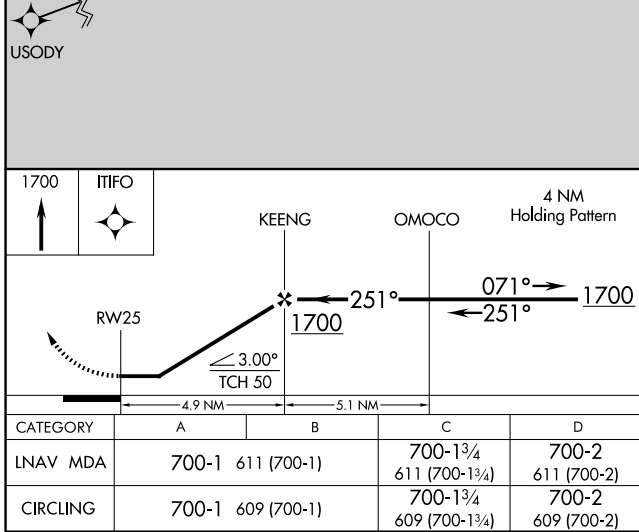

APP CRS 251°	Rwy Ldg 6000
	TDZE 89
	Apt Elev 91

RNAV (GPS) RWY 25

YAP INTL (T11)(PTYA)

▼ Obtain local altimeter setting on CTAF; when not received, procedure not authorized.
Circling NA North of Rwy 7-25. DME/DME RNP-0.3 NA.
No controlled airspace below 5500'.

MISSED APPROACH: Climb to 1700 direct ITIFO WP and hold.

YAP RADIO
123.6 (CTAF)

PAC, 14 MAY 2026 to 09 JUL 2026

PAC, 14 MAY 2026 to 09 JUL 2026