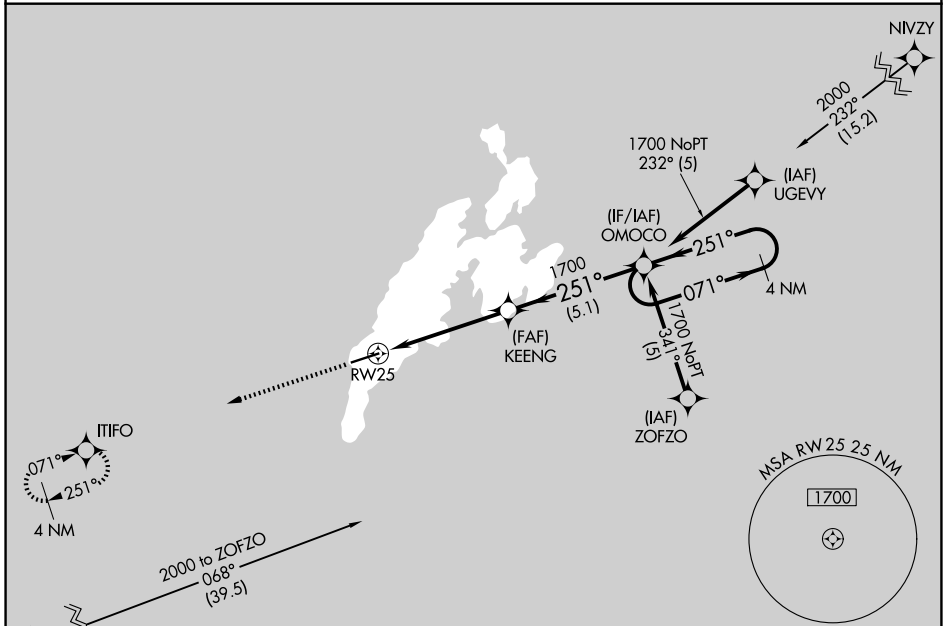

APP CRS <b>251°</b>	Rwy Ldg <b>6000</b>
	TDZE <b>89</b>
	Apt Elev <b>91</b>

# RNAV (GPS) RWY 25

YAP INTL (T11)(PTYA)

▼ Obtain local altimeter setting on CTAF; when not received, procedure not authorized.  
 Circling NA North of Rwy 7-25. DME/DME RNP-0.3 NA.  
 No controlled airspace below 5500'.

MISSED APPROACH: Climb to 1700 direct ITIFO WP and hold.

YAP RADIO  
**123.6** (CTAF)

PAC, 14 MAY 2026 to 09 JUL 2026

PAC, 14 MAY 2026 to 09 JUL 2026