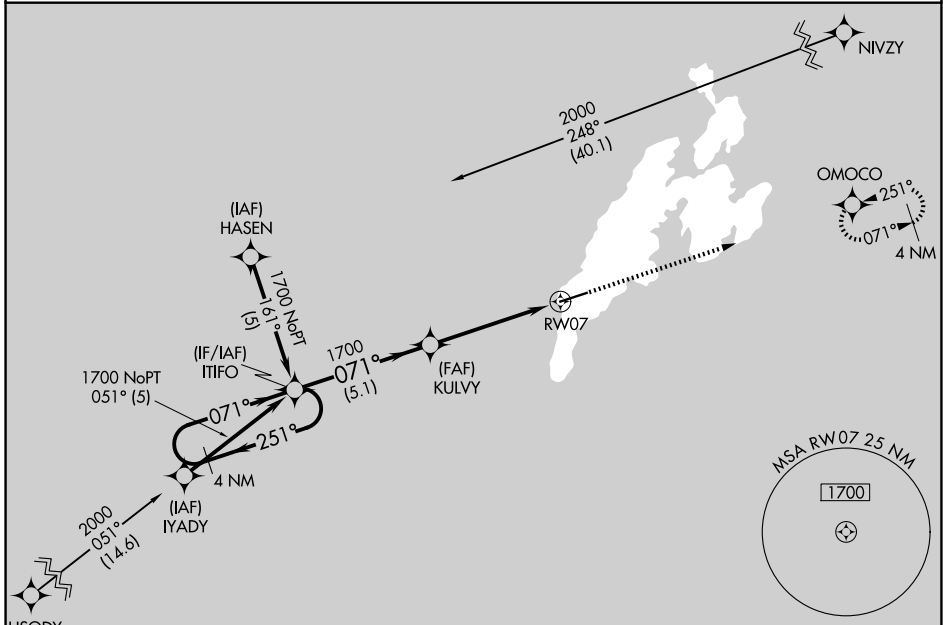

APP CRS	Rwy Ldg	6000
071°	TDZE	91
	Apt Elev	91

RNAV (GPS) RWY 7

YAP INTL (T11)(PTYA)

▽ Obtain local altimeter setting on CTAF; when not received, procedure not authorized.
 Circling NA North of Rwy 7-25. DME/DME RNP-0.3 NA.
 No controlled airspace below 5500'.

MISSED APPROACH: Climb to 1700 direct
 OMOCO WP and hold.

YAP RADIO
123.6 (CTAF)

PAC: 14 MAY 2026 to 09 JUL 2026

PAC: 14 MAY 2026 to 09 JUL 2026

ELEV	91	TDZE	91
------	----	------	----

CATEGORY	A	B	C	D
LNNAV MDA	600-1 509 (600-1)		600-1½ 509 (600-1½)	
CIRCLING	600-1 509 (600-1)		600-1½ 509 (600-1½)	660-2 569 (600-2)