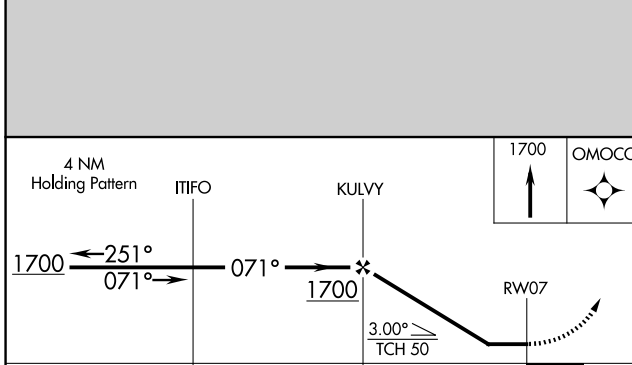

MISSED APPROACH: Climb to 1700 direct
 OMOCO WP and hold.

YAP RADIO
123.6 (CTAF)

PAC: 14 MAY 2026 to 09 JUL 2026

PAC: 14 MAY 2026 to 09 JUL 2026

ELEV	91	TDZE	91
------	----	------	----

CATEGORY	A	B	C	D
LNNAV MDA	600-1 509 (600-1)		600-1½ 509 (600-1½)	
CIRCLING	600-1 509 (600-1)		600-1½ 509 (600-1½)	660-2 569 (600-2)