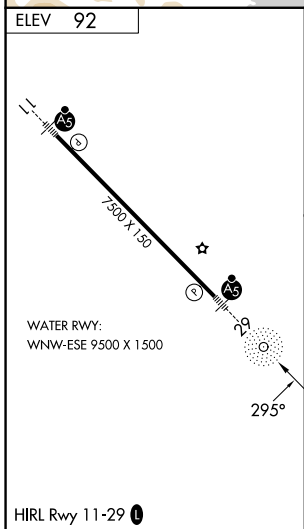

APP CRS 295°	Rwy Ldg TDZE Apt Elev	N/A N/A 92
------------------------	-----------------------------	---------------------------------------

RNAV (GPS)-B

KETCHIKAN INTL (KTN)(PAKT)

RNP APCH. ▼ ▲ Circling NA northeast of Rwy 29-11.	MISSED APPROACH: Climb to 5000 direct CLOYD and on track 296° to DOOZI and hold.
--	--

AFIS 134.45	ANCHORAGE CENTER 118.5 284.6	KETCHIKAN RADIO 123.6 (CTAF) 0
-----------------------	--	--

5000	CLOYD	tr 296°	DOOZI	LATRY
▲	✧		△	4400
RW29		6.49° TCH 49	ROZMO	3600
5 NM		6 NM		

CATEGORY	A	B	C	D
CIRCLING	1980-1¼ 1888 (1900-1¼)	2620-1½ 2528 (2600-1½)	2880-3	2788 (2800-3)