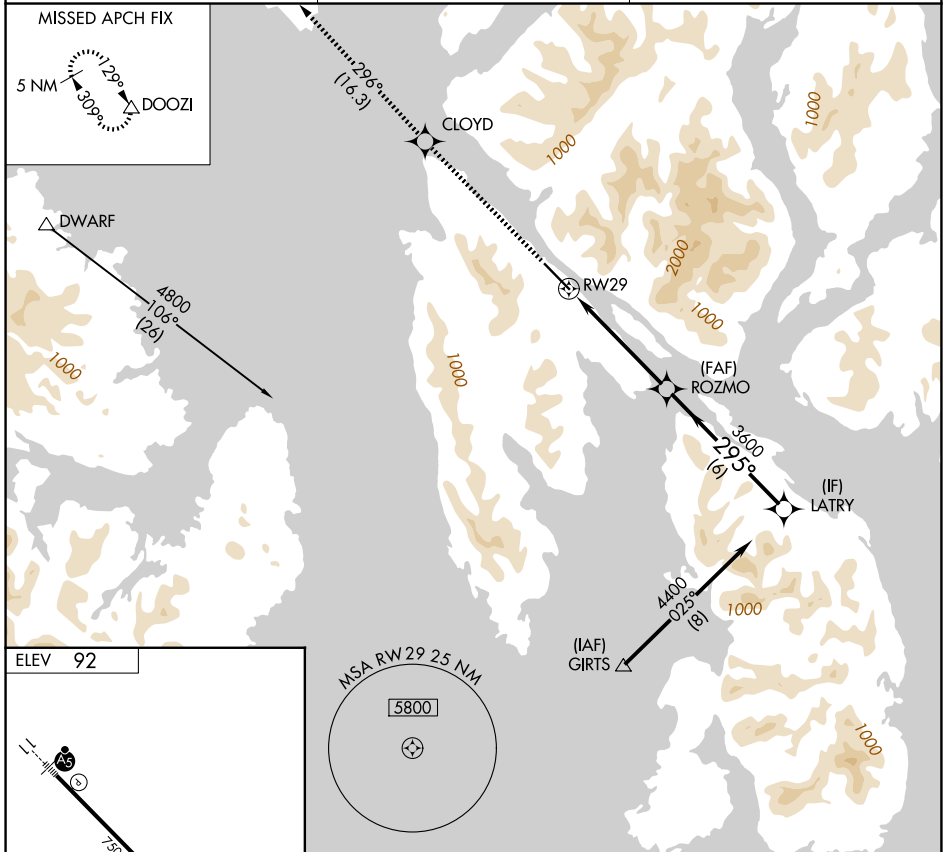

APP CRS 295°	Rwy Ldg TDZE Apt Elev	N/A N/A 92
------------------------	-----------------------------	---------------------------------------

RNAV (GPS)-B

KETCHIKAN INTL (KTN)(PAKT)

RNP APCH. ▼ ▲ Circling NA northeast of Rwy 29-11.	MISSED APPROACH: Climb to 5000 direct CLOYD and on track 296° to DOOZI and hold.
--	--

AFIS 134.45	ANCHORAGE CENTER 118.5 284.6	KETCHIKAN RADIO 123.6 (CTAF) 0
-----------------------	--	--

5000	CLOYD	tr 296°	DOOZI	LATRY
▲	✧		△	4400
RW29		6.49° TCH 49	ROZMO	3600
5 NM		6 NM		

CATEGORY	A	B	C	D
CIRCLING	1980-1¼ 1888 (1900-1¼)	2620-1½ 2528 (2600-1½)	2880-3	2788 (2800-3)

AK, 14 MAY 2026 to 09 JUL 2026

AK, 14 MAY 2026 to 09 JUL 2026